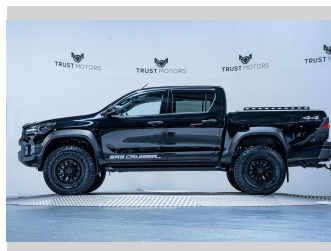

# 2024 Toyota Hilux SR5 Cruiser Widetrack Hybrid

**Purchase Price** **\$71,990**  
Includes GST, Registration & Licensing

Finance may be available on this vehicle. Ask one of our friendly staff for more information.

Gain peace of mind with Mechanical Breakdown Insurance. **Ask us how.**

**Top features**  
None Listed

**Body Style**  
4 door, Ute

**Odometer**  
18,100 km

**Engine**  
2755 cc, Hybrid

**Fuel Type**  
Hybrid