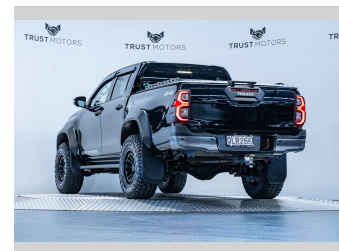

# 2024 Toyota Hilux SR5 Cruiser Widetrack Hybrid

**Purchase Price** **\$71,990**  
Includes GST, Registration & Licensing

Finance may be available on this vehicle. Ask one of our friendly staff for more information.

Gain peace of mind with Mechanical Breakdown Insurance. **Ask us how.**

**Top features**  
None Listed

**Body Style**  
4 door, Ute

**Odometer**  
18,100 km

**Engine**  
2755 cc, Hybrid

**Fuel Type**  
Hybrid