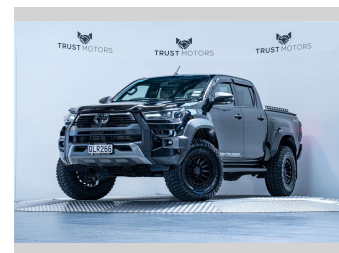

# 2024 Toyota Hilux SR5 Cruiser Widetrack Hybrid

**Purchase Price** **\$71,990**  
Includes GST, Registration & Licensing

Finance may be available on this vehicle. Ask one of our friendly staff for more information.

Gain peace of mind with Mechanical Breakdown Insurance. **Ask us how.**

**Top features**  
None Listed

**Body Style**  
4 door, Ute

**Odometer**  
18,100 km

**Engine**  
2755 cc, Hybrid

**Fuel Type**  
Hybrid