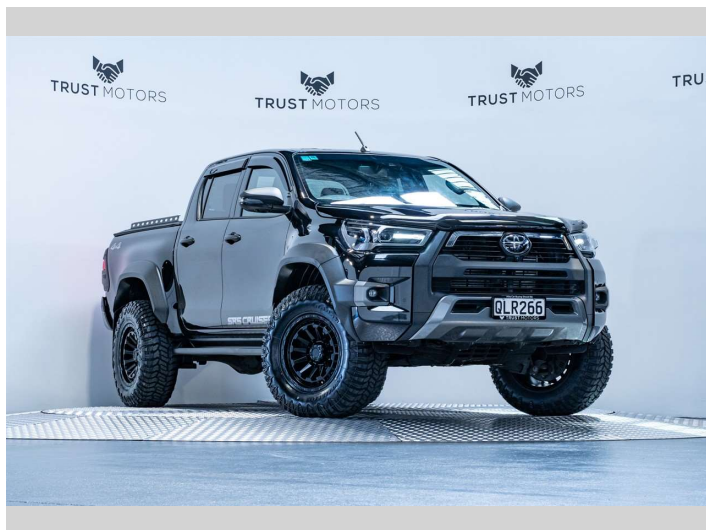

# 2024 Toyota Hilux SR5 Cruiser Widetrack Hybrid

**Purchase Price** **\$71,990**  
Includes GST, Registration & Licensing

Finance may be available on this vehicle. Ask one of our friendly staff for more information.

Gain peace of mind with Mechanical Breakdown Insurance. **Ask us how.**

**Top features**  
None Listed

**Body Style**  
4 door, Ute

**Odometer**  
18,100 km

**Engine**  
2755 cc, Hybrid

**Fuel Type**  
Hybrid

**Transmission**  
Automatic, 4WD

**Wheels**  
-

**VIN**  
MR0BE3CD106920082

**Interior**  
Black

**Safety**  
-

**Reg No.**  
QLR266

**Ext Colour**  
Eclipse Black

**History**  
NZ New, 3 owners