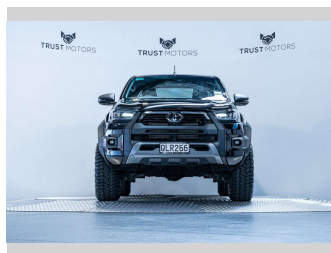

# 2024 Toyota Hilux SR5 Cruiser Widetrack Hybrid

**Purchase Price** **\$71,990**  
Includes GST, Registration & Licensing

Finance may be available on this vehicle. Ask one of our friendly staff for more information.