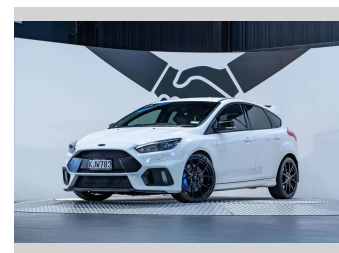

# 2016 Ford Focus RS 2.3L Turbo Manual

**Purchase Price** **\$44,990**  
Includes GST, Registration & Licensing

Finance may be available on this vehicle. Ask one of our friendly staff for more information.