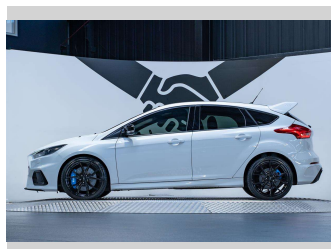

2016 Ford Focus RS 2.3L Turbo Manual

Purchase Price **$44,990**
Includes GST, Registration & Licensing

Finance may be available on this vehicle. Ask one of our friendly staff for more information.

Gain peace of mind with Mechanical Breakdown Insurance. **Ask us how.**

an ASSURANT company

Top features
None Listed

Body Style
5 door, Hatchback

Odometer
49,900 km

Engine
2261 cc, Internal Combustion

Fuel Type
Petrol

Transmission
Manual, 4WD

Wheels
-

VIN
WF05XXGCC5GC73843

Interior
Black

Safety
-

Reg No.
KJW783

Ext Colour
Oxford White

History
Ex-Overseas, 7 owners

Seats
5 seats, Leather

CO2 Emissions
-

Energy Economy
-

Stock ID: 5444

Trust Motors Ltd | Phone 09 887 8668 | Email george@trustmotors.co.nz
10 Norman Spencer Drive, Papatoetoe, Auckland 2104, New Zealand
www.trustmotors.co.nz

★★★★★
4.92 | 1276 reviews