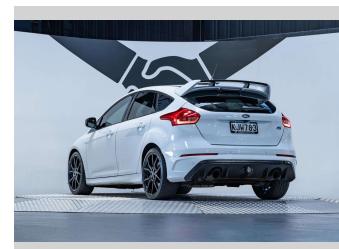

# 2016 Ford Focus RS 2.3L Turbo Manual

**Purchase Price** **\$44,990**  
Includes GST, Registration & Licensing

Finance may be available on this vehicle. Ask one of our friendly staff for more information.

Gain peace of mind with Mechanical Breakdown Insurance. **Ask us how.**

an ASSURANT company

**Top features**  
None Listed

Body Style  
**5 door, Hatchback**

Odometer  
**49,900 km**

Engine  
**2261 cc, Internal Combustion**