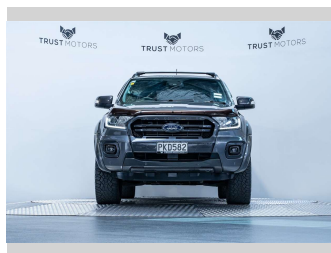

# 2018 Ford Ranger Wildtrak 2.0L Bi-Turbo 4WD PX-3

**Purchase Price** **\$39,990**  
Includes GST, Registration & Licensing

Finance may be available on this vehicle. Ask one of our friendly staff for more information.