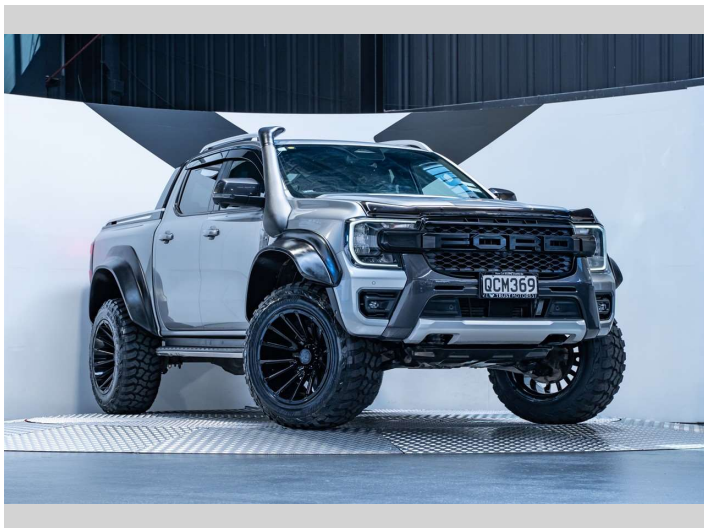

2022 Ford Ranger Wildtrak 2.0L Bi-Turbo 4WD PX-4

Purchase Price **\$64,990**
Includes GST, Registration & Licensing

Finance may be available on this vehicle. Ask one of our friendly staff for more information.

Gain peace of mind with Mechanical Breakdown Insurance. **Ask us how.**

Top features
None Listed

Body Style
4 door, Ute

Odometer
59,000 km

Engine
1996 cc, Internal Combustion

Fuel Type
Diesel

Transmission
Automatic, 4WD

Wheels
-

VIN
MPBCMFF60NX416765

Interior
Black

Safety
-

Reg No.
QCM369

Ext Colour
Aluminium Metallic

History
NZ New, 4 owners

Seats
5 seats, Leather