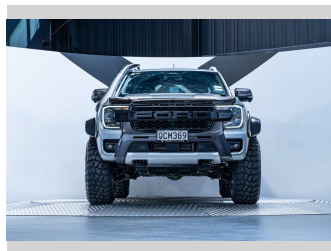

2022 Ford Ranger Wildtrak 2.0L Bi-Turbo 4WD PX-4

Purchase Price **\$64,990**
Includes GST, Registration & Licensing

Finance may be available on this vehicle. Ask one of our friendly staff for more information.

Gain peace of mind with Mechanical Breakdown Insurance. **Ask us how.**

Top features
None Listed

Body Style
4 door, Ute

Odometer
59,000 km

Engine
1996 cc, Internal Combustion

Fuel Type
Diesel

Transmission
Automatic, 4WD