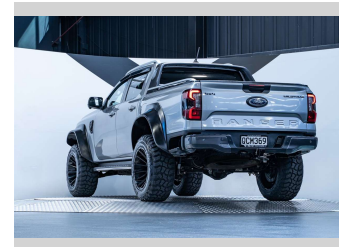

2022 Ford Ranger Wildtrak 2.0L Bi-Turbo 4WD PX-4

Purchase Price **\$64,990**
Includes GST, Registration & Licensing

Finance may be available on this vehicle. Ask one of our friendly staff for more information.

Gain peace of mind with Mechanical Breakdown Insurance. **Ask us how.**

Top features
None Listed

Body Style
4 door, Ute

Odometer
59,000 km

Engine
1996 cc, Internal Combustion

Fuel Type
Diesel

Transmission
Automatic, 4WD