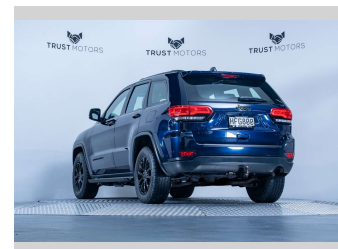

# 2014 Jeep Grand Cherokee Laredo 3.6L V6 4WD

**Purchase Price** **\$21,990**  
Includes GST, Registration & Licensing

Finance may be available on this vehicle. Ask one of our friendly staff for more information.

**Fuel Type**  
Petrol

**Transmission**  
Automatic, 4WD

**Wheels**  
-

**VIN**  
1C4RJFEG4EC120659

**Interior**  
Black

**Safety**  
-

**Reg No.**  
HFG800

**Ext Colour**  
True Blue Pearl