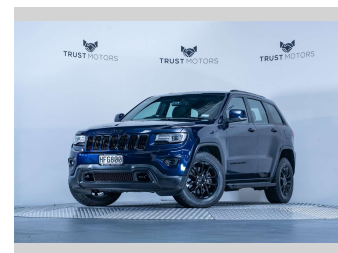

# 2014 Jeep Grand Cherokee Laredo 3.6L V6 4WD

**Purchase Price** **\$21,990**  
Includes GST, Registration & Licensing

Finance may be available on this vehicle. Ask one of our friendly staff for more information.

**Fuel Type**  
Petrol

**Transmission**  
Automatic, 4WD

**Wheels**  
-

**VIN**  
1C4RJFEG4EC120659

**Interior**  
Black

**Safety**  
-

**Reg No.**  
HFG800

**Ext Colour**  
True Blue Pearl