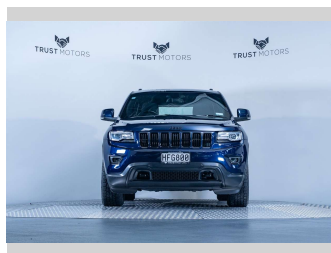

# 2014 Jeep Grand Cherokee Laredo 3.6L V6 4WD

**Purchase Price** **\$21,990**  
Includes GST, Registration & Licensing

Finance may be available on this vehicle. Ask one of our friendly staff for more information.