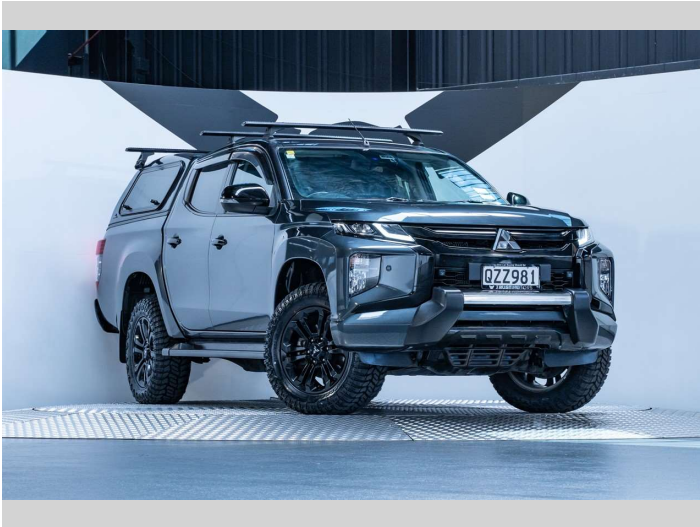

2022 Mitsubishi Triton VRX Black Edition 2.4D

Purchase Price **\$36,990**
Includes GST, Registration & Licensing

Finance may be available on this vehicle. Ask one of our friendly staff for more information.

Gain peace of mind with Mechanical Breakdown Insurance. **Ask us how.**

Top features

None Listed

Body Style
4 door, Ute

Odometer
83,100 km

Engine
2442 cc, Internal Combustion

Fuel Type
Diesel

Transmission
Automatic