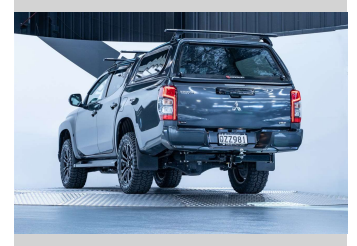

2022 Mitsubishi Triton VRX Black Edition 2.4D

Purchase Price **\$36,990**
Includes GST, Registration & Licensing

Finance may be available on this vehicle. Ask one of our friendly staff for more information.

Gain peace of mind with Mechanical Breakdown Insurance. **Ask us how.**

Top features

None Listed

Body Style
4 door, Ute

Odometer
83,100 km

Engine
2442 cc, Internal Combustion

Fuel Type
Diesel

Transmission
Automatic