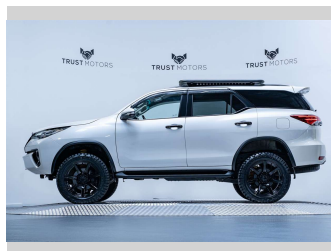

2016 Toyota Fortuner GXL 2.8D 4WD

Purchase Price **\$44,990**
Includes GST, Registration & Licensing

Finance may be available on this vehicle. Ask one of our friendly staff for more information.

Gain peace of mind with Mechanical Breakdown Insurance. **Ask us how.**

Top features
None Listed

Body Style
5 door, SUV / 4x4

Odometer
154,100 km

Engine
2755 cc, Internal Combustion

Fuel Type
Diesel

Transmission
Automatic, 4WD

Wheels
-

VIN
MR0HA3FS700031418