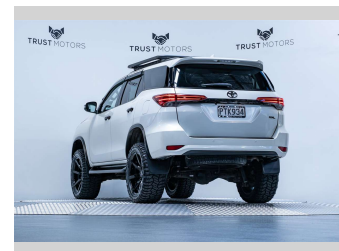

2016 Toyota Fortuner GXL 2.8D 4WD

Purchase Price **\$44,990**
Includes GST, Registration & Licensing

Finance may be available on this vehicle. Ask one of our friendly staff for more information.

Gain peace of mind with Mechanical Breakdown Insurance. **Ask us how.**

Top features
None Listed

Body Style
5 door, SUV / 4x4

Odometer
154,100 km

Engine
2755 cc, Internal Combustion

Fuel Type
Diesel

Transmission
Automatic, 4WD

Wheels
-

VIN
MR0HA3FS700031418