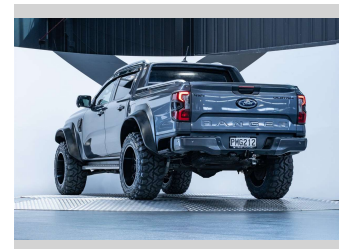

2022 Ford Ranger Wildtrak 2.0L Bi-Turbo 4WD PX-4

Purchase Price **\$59,990**
Includes GST, Registration & Licensing

Finance may be available on this vehicle. Ask one of our friendly staff for more information.

Gain peace of mind with Mechanical Breakdown Insurance. **Ask us how.**

Top features
None Listed

Body Style
4 door, Ute

Odometer
99,900 km

Engine
1996 cc, Internal Combustion

Fuel Type
Diesel

Transmission
Automatic, 4WD

Wheels
-

VIN
MPBCMFF60NX416590

Interior
Black

Safety
-

Reg No.
PMG212

Ext Colour
Meteor Grey

History
NZ New, 2 owners

Seats
5 seats, Leather