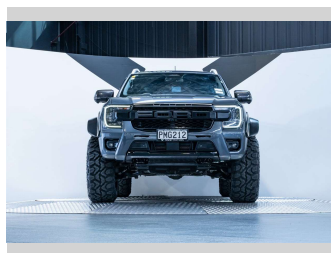

2022 Ford Ranger Wildtrak 2.0L Bi-Turbo 4WD PX-4

Purchase Price **$59,990**
Includes GST, Registration & Licensing

Finance may be available on this vehicle. Ask one of our friendly staff for more information.

Gain peace of mind with Mechanical Breakdown Insurance. **Ask us how.**

Top features
None Listed

Body Style
4 door, Ute

Odometer
99,900 km

Engine
1996 cc, Internal Combustion

Fuel Type
Diesel

Transmission
Automatic, 4WD

Wheels
-

VIN
MPBCMFF60NX416590

Interior
Black

Safety
-

Reg No.
PMG212

Ext Colour
Meteor Grey

History
NZ New, 2 owners

Seats
5 seats, Leather

CO2 Emissions
-

Energy Economy
-

Stock ID: 6132

Trust Motors Ltd | Phone 09 887 8668 | Email george@trustmotors.co.nz
10 Norman Spencer Drive, Papatoetoe, Auckland 2104, New Zealand
www.trustmotors.co.nz