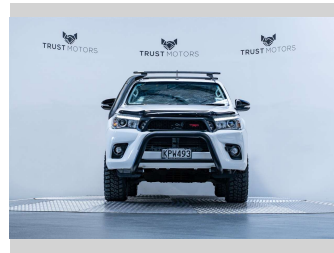

2017 Toyota Hilux SR5 Limited 2.8L Diesel

Purchase Price **\$39,990**
Includes GST, Registration & Licensing

Finance may be available on this vehicle. Ask one of our friendly staff for more information.