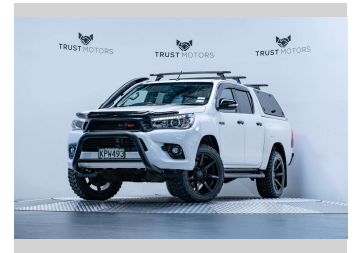

2017 Toyota Hilux SR5 Limited 2.8L Diesel

Purchase Price **\$39,990**
Includes GST, Registration & Licensing

Finance may be available on this vehicle. Ask one of our friendly staff for more information.

Gain peace of mind with Mechanical Breakdown Insurance. **Ask us how.**

Top features
None Listed

Body Style
4 door, Ute

Odometer
68,700 km

Engine
2755 cc, Internal Combustion

Fuel Type
Diesel

Transmission
Automatic