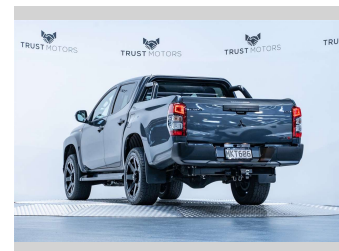

2019 Mitsubishi Triton GLXR 2.4D Manual

Purchase Price **\$29,990**
Includes GST, Registration & Licensing

Finance may be available on this vehicle. Ask one of our friendly staff for more information.

Gain peace of mind with Mechanical Breakdown Insurance. **Ask us how.**