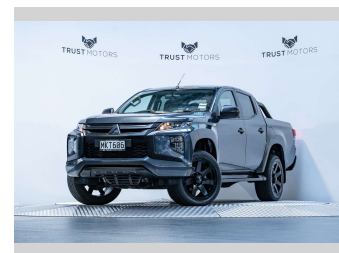

2019 Mitsubishi Triton GLXR 2.4D Manual

Purchase Price **\$29,990**
Includes GST, Registration & Licensing

Finance may be available on this vehicle. Ask one of our friendly staff for more information.

Gain peace of mind with Mechanical Breakdown Insurance. **Ask us how.**

Top features
None Listed

Body Style
4 door, Ute

Odometer
56,700 km

Engine
2442 cc, Internal Combustion

Fuel Type
Diesel

Transmission
Manual

Wheels
-

VIN
MMAJJKK10KH003176