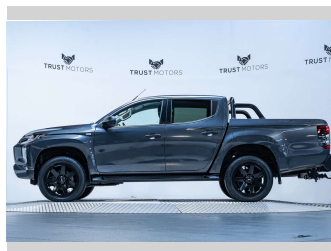

2019 Mitsubishi Triton GLXR 2.4D Manual

Purchase Price **\$29,990**
Includes GST, Registration & Licensing

Finance may be available on this vehicle. Ask one of our friendly staff for more information.

Gain peace of mind with Mechanical Breakdown Insurance. **Ask us how.**

Top features
None Listed

Body Style
4 door, Ute

Odometer
56,700 km

Engine
2442 cc, Internal Combustion

Fuel Type
Diesel

Transmission
Manual

Wheels
-

VIN
MMAJJKK10KH003176

Interior
Black

Safety
-

Reg No.
MKT606

Ext Colour
Graphite Grey

History
NZ New, 1 owner

Seats
5 seats, Fabric

CO2 Emissions
-

Energy Economy
-