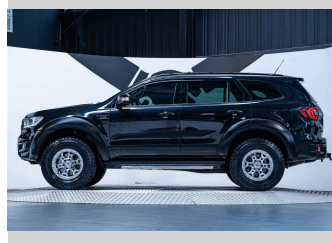

# 2016 Ford Everest Titanium 3.2L 4WD

Purchase Price

**\$39,990**

Includes GST, Registration & Licensing

Finance may be available on this vehicle. Ask one of our friendly staff for more information.

finance  
**NOW**

## Top features

None Listed

Body Style

**4 door, SUV / 4x4**

Odometer

**169,000 km**

Engine

**3198 cc, Internal Combustion**