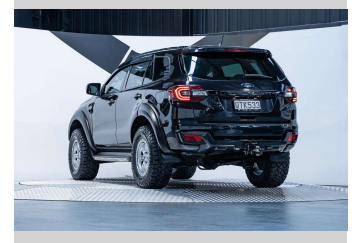

# 2016 Ford Everest Titanium 3.2L 4WD

Purchase Price

**\$39,990**

Includes GST, Registration & Licensing

Finance may be available on this vehicle. Ask one of our friendly staff for more information.

finance  
**NOW**

## Top features

None Listed

Body Style

**4 door, SUV / 4x4**

Odometer

**169,000 km**

Engine

**3198 cc, Internal Combustion**