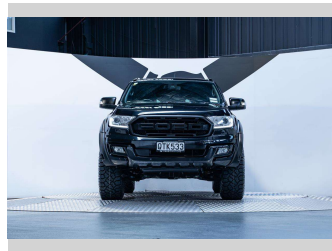

# 2016 Ford Everest Titanium 3.2L 4WD

Purchase Price

**\$39,990**

Includes GST, Registration & Licensing

Finance may be available on this vehicle. Ask one of our friendly staff for more information.

finance  
**NOW**