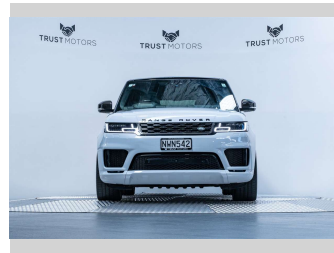

2019 Land Rover Range Rover Sport SDV8 HSE

Purchase Price **\$84,990**
Includes GST, Registration & Licensing

Finance may be available on this vehicle. Ask one of our friendly staff for more information.

Gain peace of mind with Mechanical Breakdown Insurance. **Ask us how.**

Top features
None Listed

Body Style
5 door, SUV / 4x4

Odometer
100,200 km

Engine
4367 cc, Internal Combustion

Fuel Type
Diesel

Transmission
Automatic, 4WD