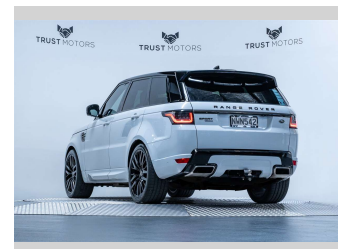

2019 Land Rover Range Rover Sport SDV8 HSE

Purchase Price **\$84,990**
Includes GST, Registration & Licensing

Finance may be available on this vehicle. Ask one of our friendly staff for more information.

Gain peace of mind with Mechanical Breakdown Insurance. **Ask us how.**

Top features
None Listed

Body Style
5 door, SUV / 4x4

Odometer
100,200 km

Engine
4367 cc, Internal Combustion

Fuel Type
Diesel

Transmission
Automatic, 4WD