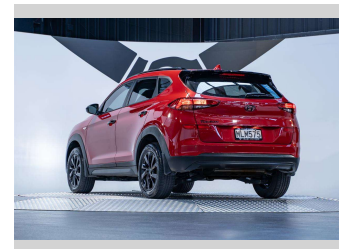

2019 Hyundai Tucson MPI 2.0L Petrol

Purchase Price **\$25,990**
Includes GST, Registration & Licensing

Finance may be available on this vehicle. Ask one of our friendly staff for more information.

Gain peace of mind with Mechanical Breakdown Insurance. **Ask us how.**

an ASSURANT company

Top features
None Listed

Body Style
5 door, SUV / 4x4

Odometer
29,100 km

Engine
1999 cc, Internal Combustion

Fuel Type
Petrol

Transmission
Automatic

Wheels
-