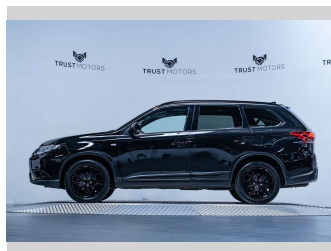

# 2019 Mitsubishi Outlander Black Edition 2.4L

**Purchase Price** **\$25,990**  
Includes GST, Registration & Licensing

Finance may be available on this vehicle. Ask one of our friendly staff for more information.

Gain peace of mind with Mechanical Breakdown Insurance. **Ask us how.**

**Top features**  
None Listed

**Body Style**  
5 door, SUV / 4x4

**Odometer**  
108,800 km

**Engine**  
2360 cc, Internal Combustion