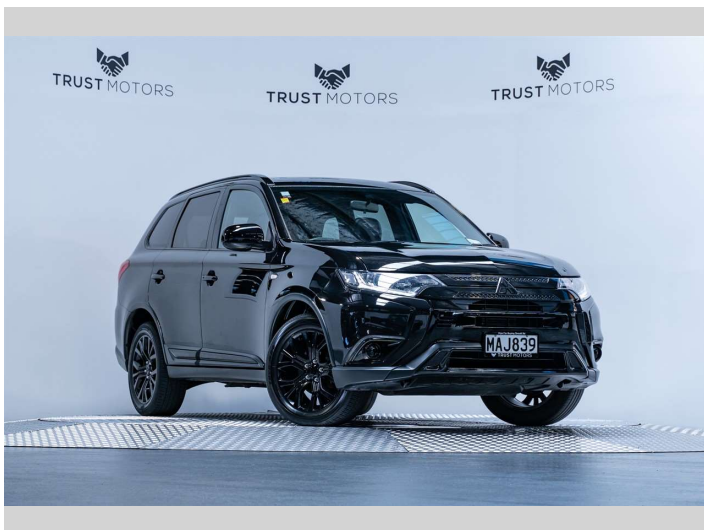

# 2019 Mitsubishi Outlander Black Edition 2.4L

**Purchase Price** **\$25,990**  
Includes GST, Registration & Licensing

Finance may be available on this vehicle. Ask one of our friendly staff for more information.

Gain peace of mind with Mechanical Breakdown Insurance. **Ask us how.**

**Top features**  
None Listed

**Body Style**  
5 door, SUV / 4x4

**Odometer**  
108,800 km

**Engine**  
2360 cc, Internal Combustion