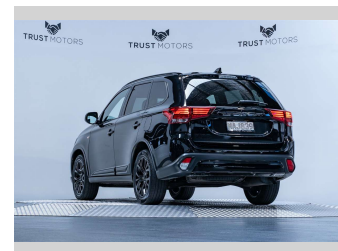

# 2019 Mitsubishi Outlander Black Edition 2.4L

**Purchase Price** **\$25,990**  
Includes GST, Registration & Licensing

Finance may be available on this vehicle. Ask one of our friendly staff for more information.

Gain peace of mind with Mechanical Breakdown Insurance. **Ask us how.**

**Top features**  
None Listed

**Body Style**  
5 door, SUV / 4x4

**Odometer**  
108,800 km

**Engine**  
2360 cc, Internal Combustion