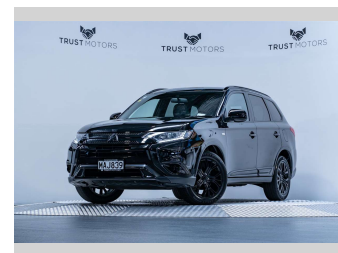

# 2019 Mitsubishi Outlander Black Edition 2.4L

**Purchase Price** **\$25,990**  
Includes GST, Registration & Licensing

Finance may be available on this vehicle. Ask one of our friendly staff for more information.

Gain peace of mind with Mechanical Breakdown Insurance. **Ask us how.**

**Top features**  
None Listed

**Body Style**  
5 door, SUV / 4x4

**Odometer**  
108,800 km

**Engine**  
2360 cc, Internal Combustion