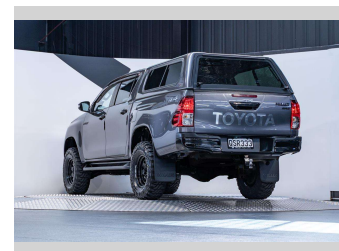

2017 Toyota Hilux SR5 4WD 2.8L

Purchase Price **\$52,990**
Includes GST, Registration & Licensing

Finance may be available on this vehicle. Ask one of our friendly staff for more information.

Gain peace of mind with Mechanical Breakdown Insurance. **Ask us how.**

an ASSURANT company

Top features
None Listed

Body Style
4 door, Ute

Odometer
74,200 km

Engine
2755 cc, Internal Combustion

Fuel Type
Diesel

Transmission
Automatic, 4WD

Wheels
-