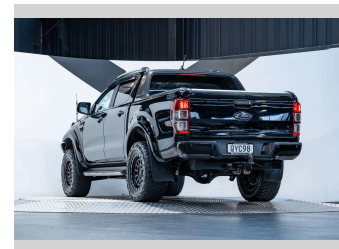

# 2020 Ford Ranger Wildtrak 2.0L Bi-Turbo 4WD

Purchase Price

**\$47,990**

Includes GST, Registration & Licensing

Finance may be available on this vehicle. Ask one of our friendly staff for more information.