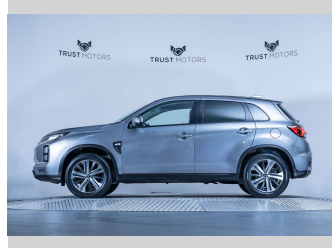

2020 Mitsubishi Asx LS 2.0L Petrol