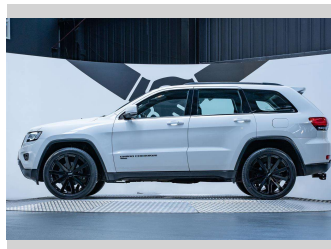

# 2013 Jeep Grand Cherokee Laredo 3.6L V6

**Purchase Price** **\$19,990**  
Includes GST, Registration & Licensing

Finance may be available on this vehicle. Ask one of our friendly staff for more information.

Gain peace of mind with Mechanical Breakdown Insurance. **Ask us how.**

an ASSURANT company

**Top features**  
None Listed

Body Style  
**5 door, SUV / 4x4**

Odometer  
**97,700 km**

Engine  
**3604 cc, Internal Combustion**

Fuel Type  
**Petrol**

Transmission  
**Automatic**

Wheels  
-

VIN  
**1C4RJEEG0EC117655**

Interior  
**Black**

Safety  
-

Reg No.  
**HEZ731**

Ext Colour  
**Bright White**