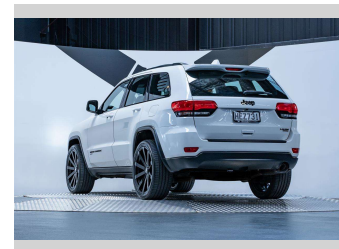

# 2013 Jeep Grand Cherokee Laredo 3.6L V6

**Purchase Price** **\$19,990**  
Includes GST, Registration & Licensing

Finance may be available on this vehicle. Ask one of our friendly staff for more information.

Gain peace of mind with Mechanical Breakdown Insurance. **Ask us how.**

an ASSURANT company

**Top features**  
None Listed

Body Style  
**5 door, SUV / 4x4**

Odometer  
**97,700 km**

Engine  
**3604 cc, Internal Combustion**

Fuel Type  
**Petrol**

Transmission  
**Automatic**

Wheels  
-

VIN  
**1C4RJEEG0EC117655**

Interior  
**Black**

Safety  
-

Reg No.  
**HEZ731**

Ext Colour  
**Bright White**