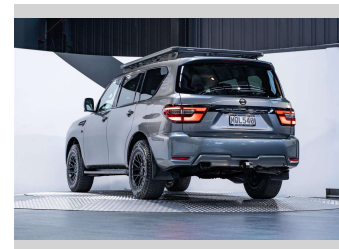

# 2020 Nissan Patrol TI-L 5.6L V8 4WD

**Purchase Price** **\$77,990**  
Includes GST, Registration & Licensing

Finance may be available on this vehicle. Ask one of our friendly staff for more information.

Gain peace of mind with Mechanical Breakdown Insurance. **Ask us how.**

an ASSURANT company

**Top features**  
None Listed

Body Style  
**5 door, SUV / 4x4**

Odometer  
**79,500 km**

Engine  
**5552 cc, Internal Combustion**