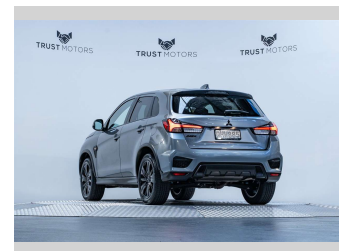

2024 Mitsubishi Asx LS 2.0L Petrol

Purchase Price **$24,990**
Includes GST, Registration & Licensing

Finance may be available on this vehicle. Ask one of our friendly staff for more information.

Gain peace of mind with Mechanical Breakdown Insurance. **Ask us how.**

Top features
None Listed

Body Style
5 door, SUV / 4x4

Odometer
20,900 km

Engine
1998 cc, Internal Combustion

Fuel Type
Petrol

Transmission
Automatic

Wheels
-

VIN
JMFXTGA2WPU007857

Interior
Black

Safety
-

Reg No.
QHW885

Ext Colour
Titanium

History
NZ New, 1 owner

Seats
5 seats, Fabric

CO2 Emissions
-

Energy Economy
-

Stock ID: 6174

Trust Motors Ltd | Phone 09 887 8668 | Email george@trustmotors.co.nz
10 Norman Spencer Drive, Papatoetoe, Auckland 2104, New Zealand
www.trustmotors.co.nz