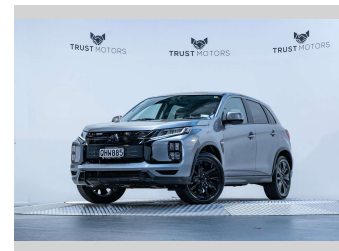

2024 Mitsubishi Asx LS 2.0L Petrol

Purchase Price **\$24,990**
Includes GST, Registration & Licensing

Finance may be available on this vehicle. Ask one of our friendly staff for more information.

Gain peace of mind with Mechanical Breakdown Insurance. **Ask us how.**

Top features
None Listed

Body Style
5 door, SUV / 4x4

Odometer
20,900 km

Engine
1998 cc, Internal Combustion

Fuel Type
Petrol

Transmission
Automatic

Wheels
-

VIN
JMFXTGA2WPU007857