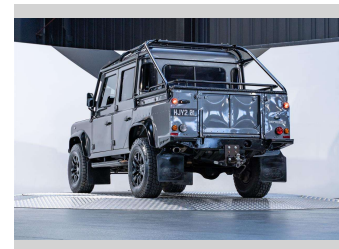

# 2014 Land Rover Defender 110 2.2D Manual 4WD

**Purchase Price** **\$109,990**  
Includes GST, Registration & Licensing

Finance may be available on this vehicle. Ask one of our friendly staff for more information.

Gain peace of mind with Mechanical Breakdown Insurance. **Ask us how.**

**Top features**  
None Listed

Body Style  
**4 door, Ute**

Odometer  
**58,900 km**

Engine  
**2198 cc, Internal Combustion**

Fuel Type  
**Diesel**