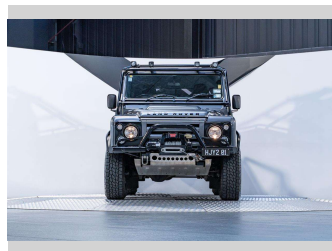

# 2014 Land Rover Defender 110 2.2D Manual 4WD

**Purchase Price** **\$109,990**  
Includes GST, Registration & Licensing

Finance may be available on this vehicle. Ask one of our friendly staff for more information.