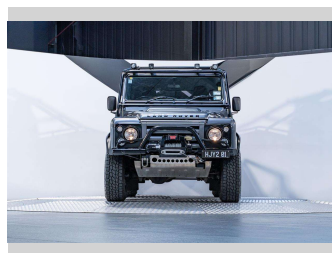

2014 Land Rover Defender 110 2.2D Manual 4WD

Purchase Price **\$104,990**
Includes GST, Registration & Licensing

Finance may be available on this vehicle. Ask one of our friendly staff for more information.