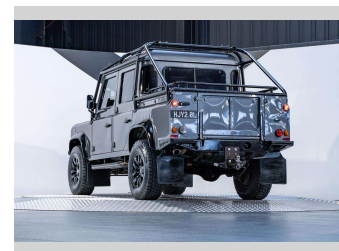

2014 Land Rover Defender 110 2.2D Manual 4WD

Purchase Price **\$104,990**
Includes GST, Registration & Licensing

Finance may be available on this vehicle. Ask one of our friendly staff for more information.

Gain peace of mind with Mechanical Breakdown Insurance. **Ask us how.**

Top features
None Listed

Body Style
4 door, Ute

Odometer
58,900 km

Engine
2198 cc, Internal Combustion

Fuel Type
Diesel

Transmission
Manual, 4WD