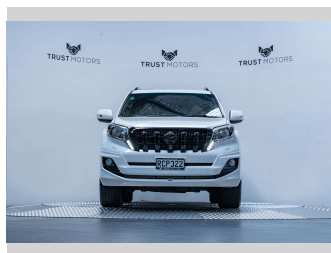

2015 Toyota Landcruiser Prado TZ-G 2.8L Diesel

Purchase Price **\$47,990**
Includes GST, Registration & Licensing

Finance may be available on this vehicle. Ask one of our friendly staff for more information.