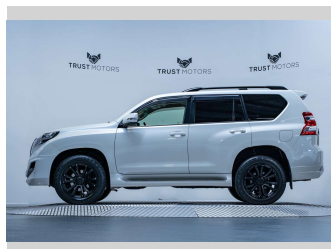

2015 Toyota Landcruiser Prado TZ-G 2.8L Diesel

Purchase Price **\$47,990**
Includes GST, Registration & Licensing

Finance may be available on this vehicle. Ask one of our friendly staff for more information.

Gain peace of mind with Mechanical Breakdown Insurance. **Ask us how.**

Top features
None Listed

Body Style
5 door, SUV / 4x4

Odometer
37,200 km

Engine
2754 cc, Internal Combustion

Fuel Type
Diesel

Transmission
Automatic, 4WD