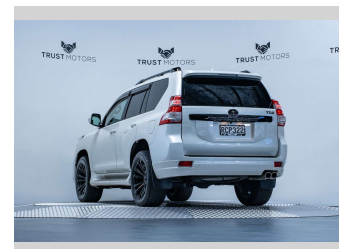

2015 Toyota Landcruiser Prado TZ-G 2.8L Diesel

Purchase Price **\$47,990**
Includes GST, Registration & Licensing

Finance may be available on this vehicle. Ask one of our friendly staff for more information.

Gain peace of mind with Mechanical Breakdown Insurance. **Ask us how.**

Top features
None Listed

Body Style
5 door, SUV / 4x4

Odometer
37,200 km

Engine
2754 cc, Internal Combustion

Fuel Type
Diesel

Transmission
Automatic, 4WD