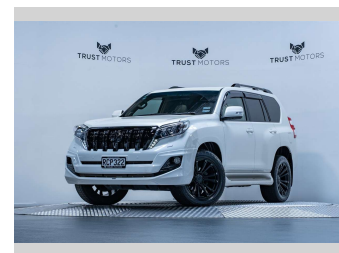

2015 Toyota Landcruiser Prado TZ-G 2.8L Diesel

Purchase Price **\$47,990**
Includes GST, Registration & Licensing

Finance may be available on this vehicle. Ask one of our friendly staff for more information.

Gain peace of mind with Mechanical Breakdown Insurance. **Ask us how.**

Top features
None Listed

Body Style
5 door, SUV / 4x4

Odometer
37,200 km

Engine
2754 cc, Internal Combustion

Fuel Type
Diesel

Transmission
Automatic, 4WD