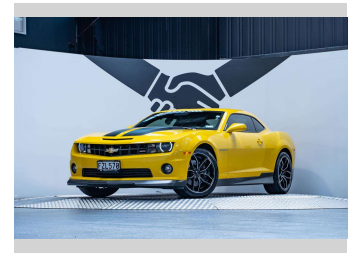

2010 Chevrolet Camaro 2SS/RS 6.2L V8 Manual

Purchase Price **\$54,990**
Includes GST, Registration & Licensing

Finance may be available on this vehicle. Ask one of our friendly staff for more information.

Wheels
-

VIN
2G1FT1EW1A9161820

Interior
Black

Safety
-

Reg No.
FZL570

Ext Colour
Rally Yellow

History
Ex-Overseas, 4 owners

Seats
4 seats, Leather