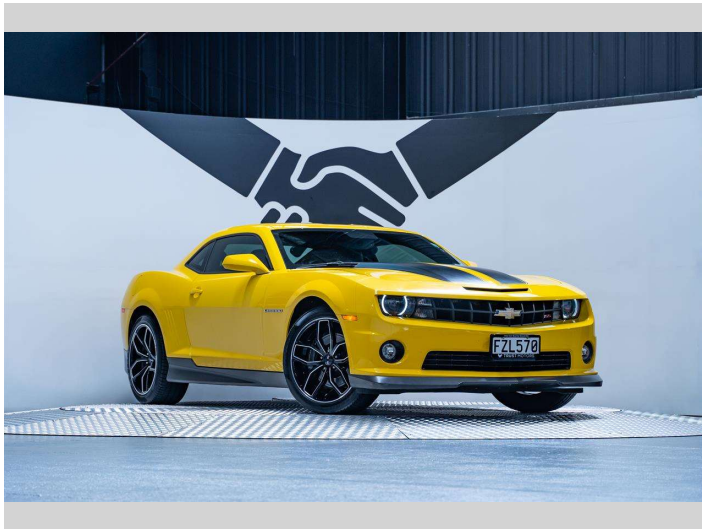

2010 Chevrolet Camaro 2SS/RS 6.2L V8 Manual

Purchase Price **\$54,990**
Includes GST, Registration & Licensing

Finance may be available on this vehicle. Ask one of our friendly staff for more information.

Gain peace of mind with Mechanical Breakdown Insurance. **Ask us how.**

Top features
None Listed

Body Style
2 door, Coupe

Odometer
53,000 mi

Engine
6200 cc, Internal Combustion

Fuel Type
Petrol

Transmission
Manual, Rear Wheel

Wheels
-

VIN
2G1FT1EW1A9161820

Interior
Black

Safety
-

Reg No.
FZL570

Ext Colour
Rally Yellow

History
Ex-Overseas, 4 owners

Seats
4 seats, Leather