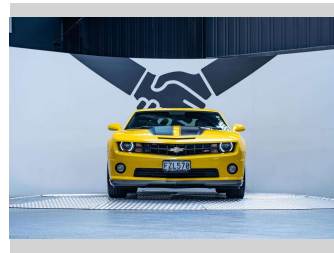

2010 Chevrolet Camaro 2SS/RS 6.2L V8 Manual

Purchase Price **\$54,990**
Includes GST, Registration & Licensing

Finance may be available on this vehicle. Ask one of our friendly staff for more information.