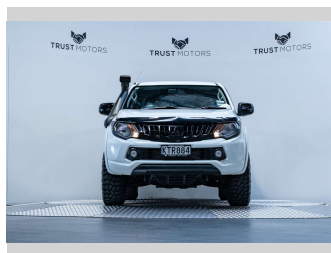

# 2017 Mitsubishi Triton GLXR 2.4L Manual

**Purchase Price** **\$23,990**  
Includes GST, Registration & Licensing

Finance may be available on this vehicle. Ask one of our friendly staff for more information.