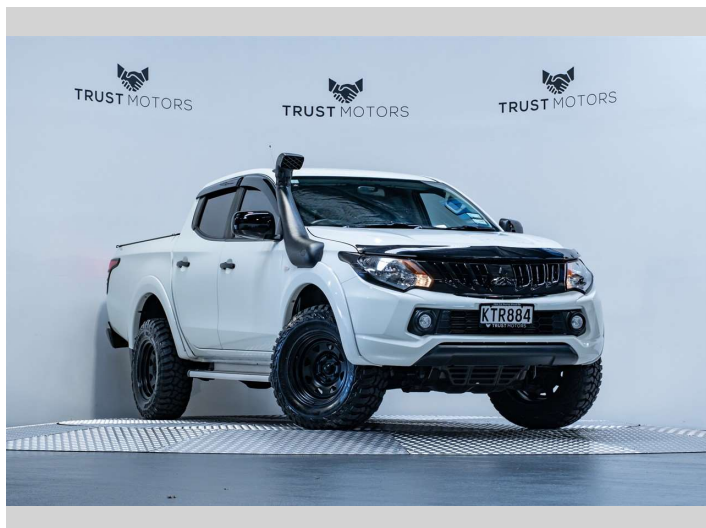

# 2017 Mitsubishi Triton GLXR 2.4L Manual

**Purchase Price** **\$23,990**  
Includes GST, Registration & Licensing

Finance may be available on this vehicle. Ask one of our friendly staff for more information.

Gain peace of mind with Mechanical Breakdown Insurance. **Ask us how.**

**Top features**  
None Listed

Body Style  
**4 door, Ute**

Odometer  
**126,900 km**

Engine  
**2442 cc, Internal Combustion**

Fuel Type  
**Diesel**