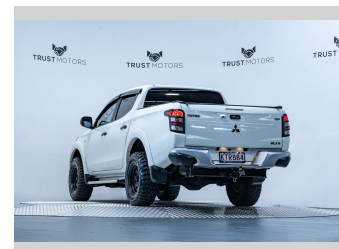

# 2017 Mitsubishi Triton GLXR 2.4L Manual

**Purchase Price** **\$23,990**  
Includes GST, Registration & Licensing

Finance may be available on this vehicle. Ask one of our friendly staff for more information.