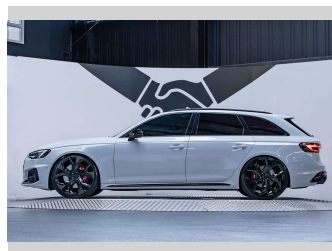

2019 Audi RS4 2.9L Twin Turbo V6

Purchase Price **\$69,990**
Includes GST, Registration & Licensing

Finance may be available on this vehicle. Ask one of our friendly staff for more information.

Gain peace of mind with Mechanical Breakdown Insurance. **Ask us how.**

an ASSURANT company

Top features
None Listed

Body Style
5 door, Station Wagon

Odometer
89,200 km

Engine
2894 cc, Internal Combustion

Fuel Type
Petrol

Transmission
Automatic, 4WD

Wheels
-

VIN
WUAZZZF41KA900336

Interior
Black

Safety
-

Reg No.
PCT870

Ext Colour
Glacier White

History
NZ New, 4 owners

Seats
5 seats, Leather

CO2 Emissions
-