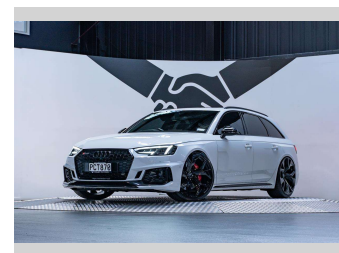

2019 Audi RS4 2.9L Twin Turbo V6

Purchase Price **\$69,990**
Includes GST, Registration & Licensing

Finance may be available on this vehicle. Ask one of our friendly staff for more information.

Gain peace of mind with Mechanical Breakdown Insurance. **Ask us how.**

an ASSURANT company

Top features
None Listed

Body Style
5 door, Station Wagon

Odometer
89,200 km

Engine
2894 cc, Internal Combustion

Fuel Type
Petrol

Transmission
Automatic, 4WD

Wheels
-