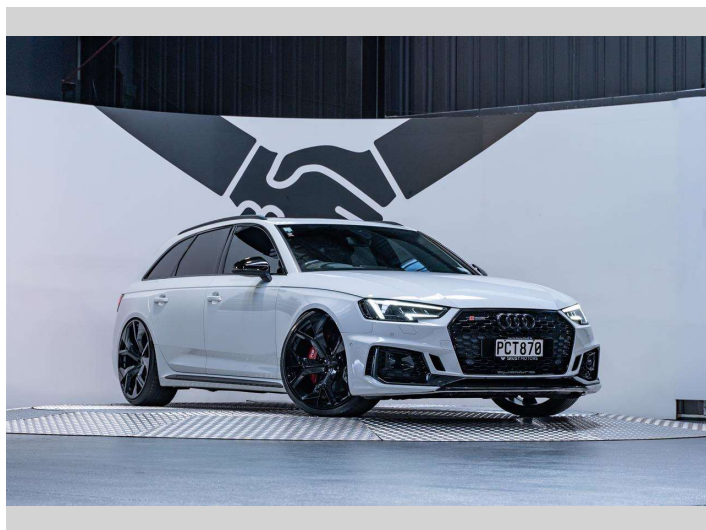

2019 Audi RS4 2.9L Twin Turbo V6

Purchase Price **\$69,990**
Includes GST, Registration & Licensing

Finance may be available on this vehicle. Ask one of our friendly staff for more information.

Gain peace of mind with Mechanical Breakdown Insurance. **Ask us how.**

an ASSURANT company

Top features
None Listed

Body Style
5 door, Station Wagon

Odometer
89,200 km

Engine
2894 cc, Internal Combustion

Fuel Type
Petrol

Transmission
Automatic, 4WD

Wheels
-

VIN
WUAZZZF41KA900336

Interior
Black

Safety
-

Reg No.
PCT870

Ext Colour
Glacier White

History
NZ New, 4 owners

Seats
5 seats, Leather

CO2 Emissions
-