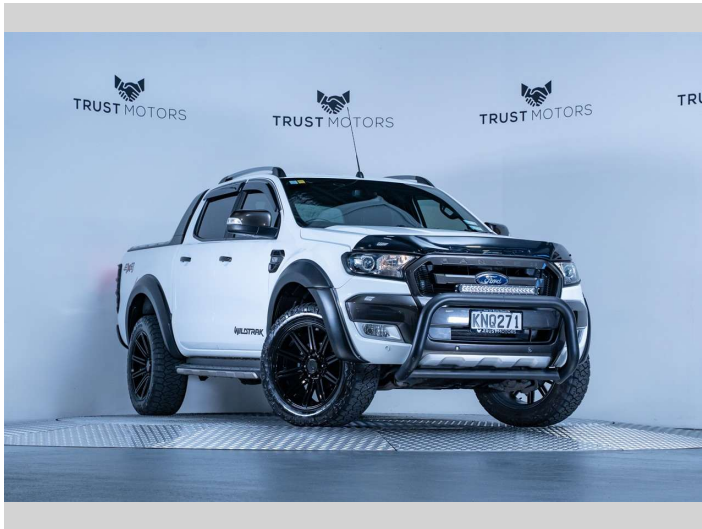

# 2017 Ford Ranger Wildtrak 3.2L 4WD

Purchase Price

**\$39,990**

Includes GST, Registration & Licensing

Finance may be available on this vehicle. Ask one of our friendly staff for more information.

finance  
**NOW**