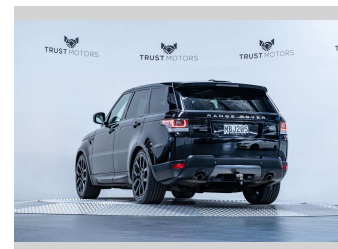

2016 Land Rover Range Rover Sport SDV6 HSE 3.0L

Purchase Price **\$49,990**
Includes GST, Registration & Licensing

Finance may be available on this vehicle. Ask one of our friendly staff for more information.

Gain peace of mind with Mechanical Breakdown Insurance. **Ask us how.**

Top features
None Listed

Body Style
5 door, SUV / 4x4

Odometer
99,000 km

Engine
2993 cc, Internal Combustion

Fuel Type
Diesel

Transmission
Automatic, 4WD