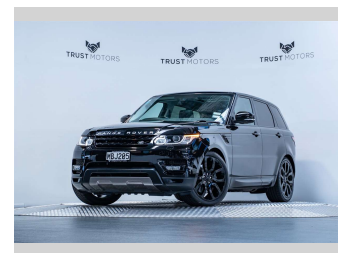

2016 Land Rover Range Rover Sport SDV6 HSE 3.0L

Purchase Price **\$49,990**
Includes GST, Registration & Licensing

Finance may be available on this vehicle. Ask one of our friendly staff for more information.

Gain peace of mind with Mechanical Breakdown Insurance. **Ask us how.**

Top features
None Listed

Body Style
5 door, SUV / 4x4

Odometer
99,000 km

Engine
2993 cc, Internal Combustion

Fuel Type
Diesel

Transmission
Automatic, 4WD