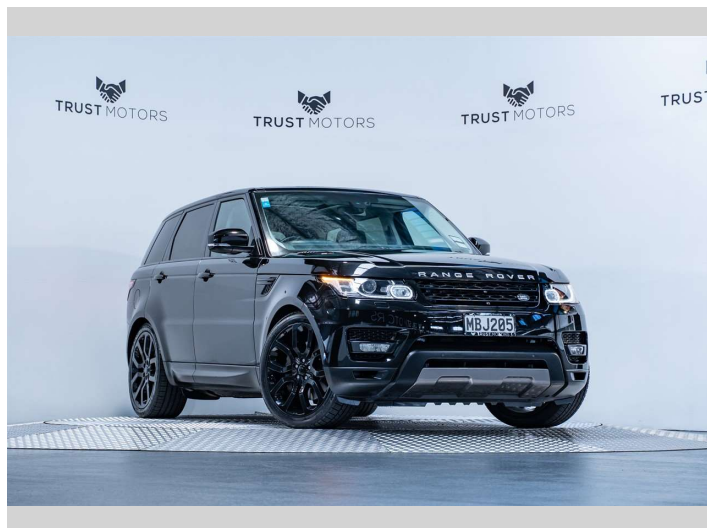

2016 Land Rover Range Rover Sport SDV6 HSE 3.0L

Purchase Price **\$49,990**
Includes GST, Registration & Licensing

Finance may be available on this vehicle. Ask one of our friendly staff for more information.

Gain peace of mind with Mechanical Breakdown Insurance. **Ask us how.**

Top features
None Listed

Body Style
5 door, SUV / 4x4

Odometer
99,000 km

Engine
2993 cc, Internal Combustion

Fuel Type
Diesel

Transmission
Automatic, 4WD

Wheels
-

VIN
SALWA2KE5GA556426

Interior
Black

Safety

Based on 2024 VSRR rating

Reg No.
MBJ205

Ext Colour
Santorini Black

History
NZ New, 8 owners