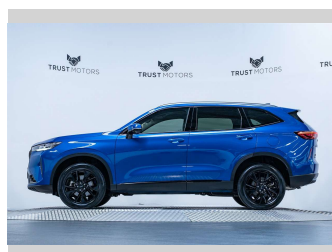

# 2022 HAVAL H6 Ultra 4WD 2.0L Turbo

**Purchase Price** **\$34,990**  
Includes GST, Registration & Licensing

Finance may be available on this vehicle. Ask one of our friendly staff for more information.