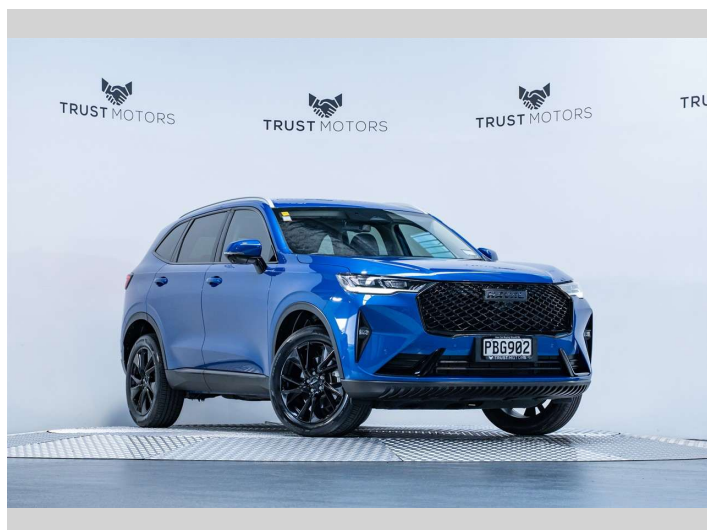

# 2022 HAVAL H6 Ultra 4WD 2.0L Turbo

**Purchase Price** **\$34,990**  
Includes GST, Registration & Licensing

Finance may be available on this vehicle. Ask one of our friendly staff for more information.

Gain peace of mind with Mechanical Breakdown Insurance. **Ask us how.**

**Top features**  
None Listed

**Body Style**  
**4 door, SUV / 4x4**

**Odometer**  
**13,200 km**

**Engine**  
**1998 cc, Internal Combustion**