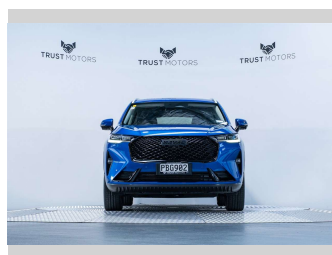

# 2022 HAVAL H6 Ultra 4WD 2.0L Turbo

**Purchase Price** **\$34,990**  
Includes GST, Registration & Licensing

Finance may be available on this vehicle. Ask one of our friendly staff for more information.