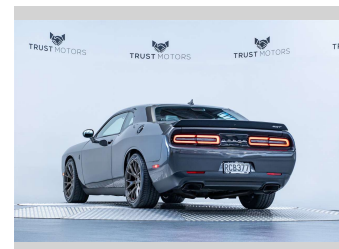

2016 Dodge Challenger Hellcat 6.2L Supercharged

Purchase Price **\$124,990**
Includes GST, Registration & Licensing

Finance may be available on this vehicle. Ask one of our friendly staff for more information.