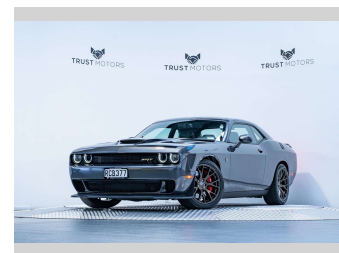

2016 Dodge Challenger Hellcat 6.2L Supercharged

Purchase Price **\$124,990**
Includes GST, Registration & Licensing

Finance may be available on this vehicle. Ask one of our friendly staff for more information.