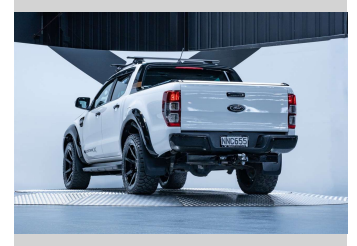

2021 Ford Ranger Wildtrak X 2.0L 4WD

Purchase Price **\$44,990**
Includes GST, Registration & Licensing

Finance may be available on this vehicle. Ask one of our friendly staff for more information.

Gain peace of mind with Mechanical Breakdown Insurance. **Ask us how.**

Top features
None Listed

Body Style
4 door, Ute

Odometer
149,300 km

Engine
1996 cc, Internal Combustion

Fuel Type
Diesel

Transmission
Automatic, 4WD

Wheels
-

VIN
MPBUMFF60MX335794

Interior
Black

Safety

Based on 2024 VSRR rating

Reg No.
NNC655

Ext Colour
Arctic White

History
NZ New, 3 owners

Seats
5 seats, Leather

CO2 Emissions
★★★☆☆☆
225 grams/km