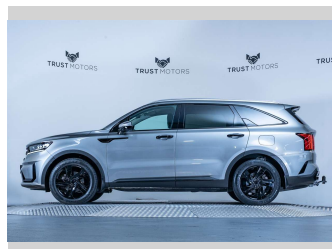

2021 Kia Sorento Deluxe 2.2D AWD

Purchase Price **\$49,990**
Includes GST, Registration & Licensing

Finance may be available on this vehicle. Ask one of our friendly staff for more information.

Gain peace of mind with Mechanical Breakdown Insurance. **Ask us how.**

Top features
None Listed

Body Style
5 door, SUV / 4x4

Odometer
53,800 km

Engine
2151 cc, Internal Combustion

Fuel Type
Diesel

Transmission
Automatic, 4WD

Wheels
-

VIN
KNARH81BWM5067629

Interior
Black

Safety

Based on 2020 ANCAP rating for 20+ models

Reg No.
QQB54

Ext Colour
Sparkling Silver

History
NZ New, 3 owners

Seats
7 seats, Leather

CO2 Emissions
★★★★☆
186 grams/km