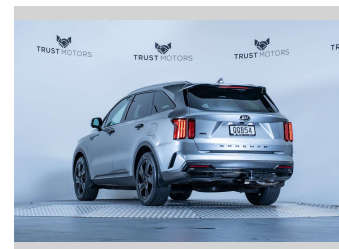

2021 Kia Sorento Deluxe 2.2D AWD

Purchase Price **\$49,990**
Includes GST, Registration & Licensing

Finance may be available on this vehicle. Ask one of our friendly staff for more information.

Gain peace of mind with Mechanical Breakdown Insurance. **Ask us how.**

Top features
None Listed

Body Style
5 door, SUV / 4x4

Odometer
53,800 km

Engine
2151 cc, Internal Combustion

Fuel Type
Diesel

Transmission
Automatic, 4WD

Wheels
-

VIN
KNARH81BWM5067629

Interior
Black

Safety

Based on 2020 ANCAP rating for 20+ models

Reg No.
QQB54

Ext Colour
Sparkling Silver

History
NZ New, 3 owners

Seats
7 seats, Leather

CO2 Emissions
★★★★☆
186 grams/km