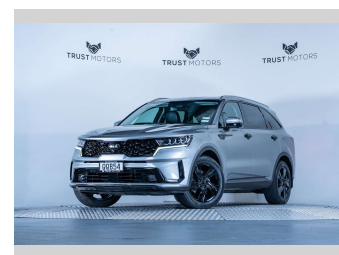

2021 Kia Sorento Deluxe 2.2D AWD

Purchase Price **\$49,990**
Includes GST, Registration & Licensing

Finance may be available on this vehicle. Ask one of our friendly staff for more information.

Gain peace of mind with Mechanical Breakdown Insurance. **Ask us how.**

Top features
None Listed

Body Style
5 door, SUV / 4x4

Odometer
53,800 km

Engine
2151 cc, Internal Combustion

Fuel Type
Diesel

Transmission
Automatic, 4WD

Wheels
-

VIN
KNARH81BWM5067629

Interior
Black

Safety

Based on 2020 ANCAP rating for 20+ models

Reg No.
QQB54

Ext Colour
Sparkling Silver

History
NZ New, 3 owners

Seats
7 seats, Leather

CO2 Emissions
★★★★☆
186 grams/km