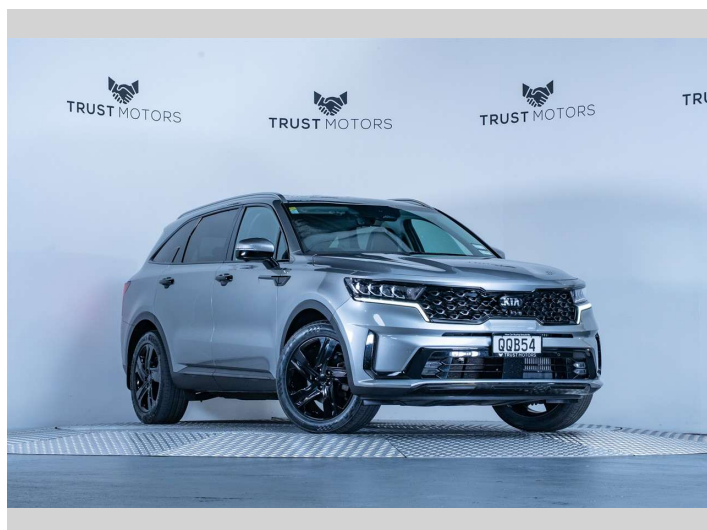

2021 Kia Sorento Deluxe 2.2D AWD

Purchase Price **\$49,990**
Includes GST, Registration & Licensing

Finance may be available on this vehicle. Ask one of our friendly staff for more information.

Gain peace of mind with Mechanical Breakdown Insurance. **Ask us how.**

Top features
None Listed

Body Style
5 door, SUV / 4x4

Odometer
53,800 km

Engine
2151 cc, Internal Combustion

Fuel Type
Diesel

Transmission
Automatic, 4WD

Wheels
-

VIN
KNARH81BWM5067629

Interior
Black

Safety

Based on 2020 ANCAP rating for 20+ models

Reg No.
QQB54

Ext Colour
Sparkling Silver

History
NZ New, 3 owners

Seats
7 seats, Leather

CO2 Emissions
★★★★☆
186 grams/km