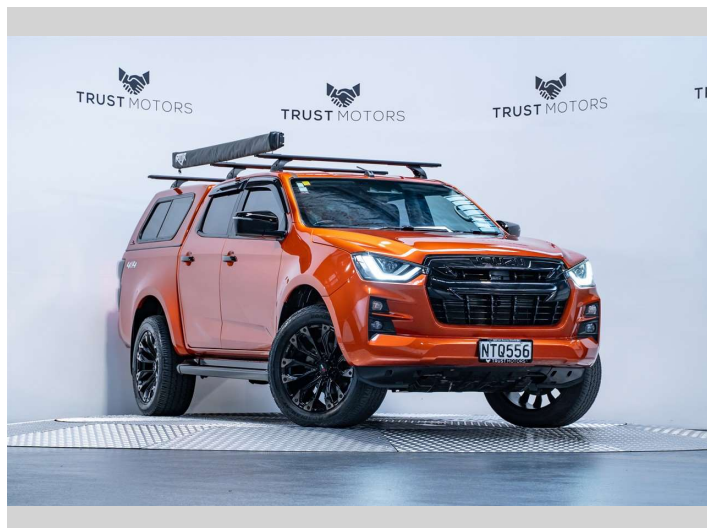

2021 Isuzu D-Max LS 3.0L Diesel 4WD

Purchase Price **\$47,990**
Includes GST, Registration & Licensing

Finance may be available on this vehicle. Ask one of our friendly staff for more information.

Gain peace of mind with Mechanical Breakdown Insurance. **Ask us how.**

Top features
None Listed

Body Style
4 door, Ute

Odometer
48,700 km

Engine
2999 cc, Internal Combustion

Fuel Type
Diesel

Transmission
Automatic, 4WD

Wheels
-

VIN
MPATFS40JMT019648

Interior
Black

Safety
-

Reg No.
NZ NTQ556

Ext Colour
Sunset Orange Mica

History
NZ New, 2 owners

Seats
5 seats, Fabric

CO2 Emissions
-

Energy Economy
-