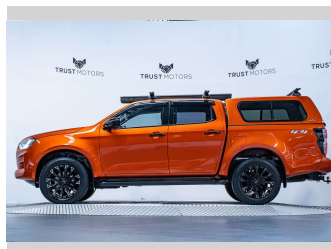

2021 Isuzu D-Max LS 3.0L Diesel 4WD

Purchase Price **\$47,990**
Includes GST, Registration & Licensing

Finance may be available on this vehicle. Ask one of our friendly staff for more information.

Gain peace of mind with Mechanical Breakdown Insurance. **Ask us how.**

Top features
None Listed

Body Style
4 door, Ute

Odometer
48,700 km

Engine
2999 cc, Internal Combustion

Fuel Type
Diesel

Transmission
Automatic, 4WD

Wheels
-

VIN
MPATFS40JMT019648

Interior
Black

Safety
-

Reg No.
NZ NTQ556

Ext Colour
Sunset Orange Mica

History
NZ New, 2 owners

Seats
5 seats, Fabric

CO2 Emissions
-

Energy Economy
-