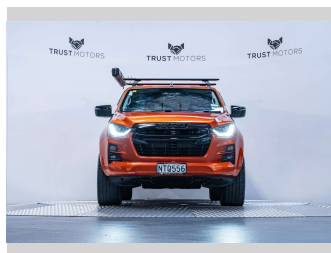

2021 Isuzu D-Max LS 3.0L Diesel 4WD

Purchase Price **\$47,990**
Includes GST, Registration & Licensing

Finance may be available on this vehicle. Ask one of our friendly staff for more information.

Gain peace of mind with Mechanical Breakdown Insurance. **Ask us how.**