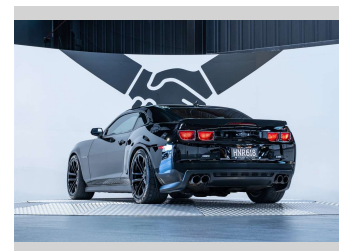

2013 Chevrolet Camaro ZL1 6.2L Supercharged V8

Purchase Price **\$82,990**
Includes GST, Registration & Licensing

Finance may be available on this vehicle. Ask one of our friendly staff for more information.

Wheels
-

VIN
2G1FZ1EP5D9801362

Interior
Black

Safety
-

Reg No.
HNR618

Ext Colour
Black

History
Ex-Overseas, 6 owners

Seats
5 seats, Leather/ Suede