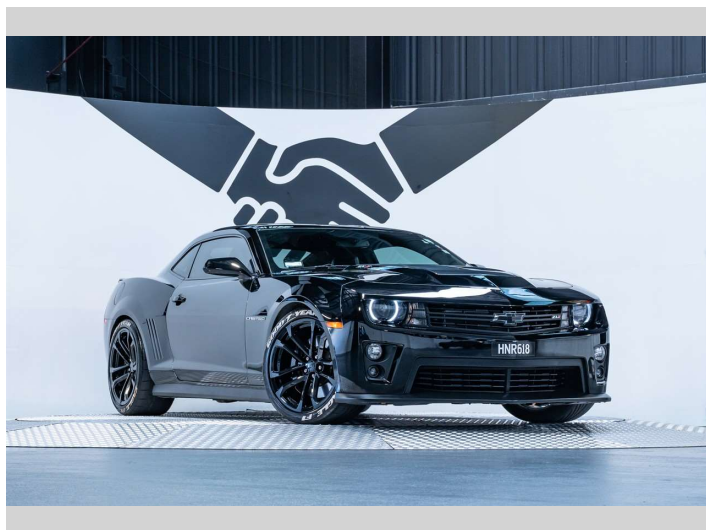

2013 Chevrolet Camaro ZL1 6.2L Supercharged V8

Purchase Price **\$82,990**
Includes GST, Registration & Licensing

Finance may be available on this vehicle. Ask one of our friendly staff for more information.

Gain peace of mind with Mechanical Breakdown Insurance. **Ask us how.**

Top features
None Listed

Body Style
2 door, Coupe

Odometer
37,000 km

Engine
6200 cc, Internal Combustion

Fuel Type
Petrol

Transmission
Manual, Rear Wheel

Wheels
-

VIN
2G1FZ1EP5D9801362

Interior
Black

Safety
-

Reg No.
HNR618

Ext Colour
Black

History
Ex-Overseas, 6 owners

Seats
5 seats, Leather/ Suede