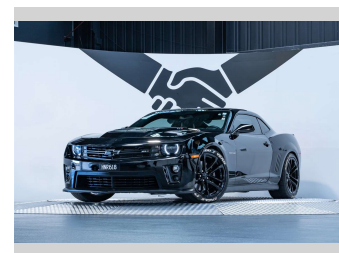

2013 Chevrolet Camaro ZL1 6.2L Supercharged V8

Purchase Price **\$82,990**
Includes GST, Registration & Licensing

Finance may be available on this vehicle. Ask one of our friendly staff for more information.