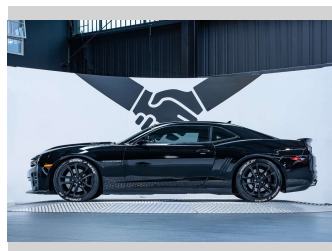

2013 Chevrolet Camaro ZL1 6.2L Supercharged V8

Purchase Price **\$82,990**
Includes GST, Registration & Licensing

Finance may be available on this vehicle. Ask one of our friendly staff for more information.