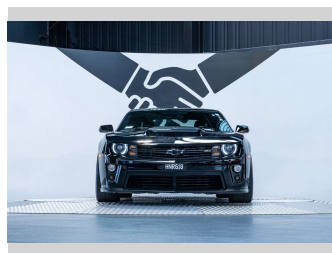

2013 Chevrolet Camaro ZL1 6.2L Supercharged V8

Purchase Price **\$82,990**
Includes GST, Registration & Licensing

Finance may be available on this vehicle. Ask one of our friendly staff for more information.