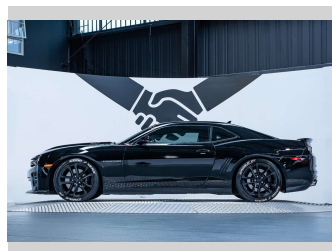

# 2013 Chevrolet Camaro ZL1 6.2L Supercharged V8

**Purchase Price** **\$82,990**  
Includes GST, Registration & Licensing

Finance may be available on this vehicle. Ask one of our friendly staff for more information.