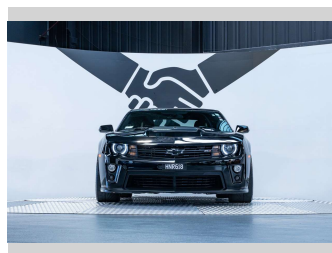

# 2013 Chevrolet Camaro ZL1 6.2L Supercharged V8

**Purchase Price** **\$82,990**  
Includes GST, Registration & Licensing

Finance may be available on this vehicle. Ask one of our friendly staff for more information.