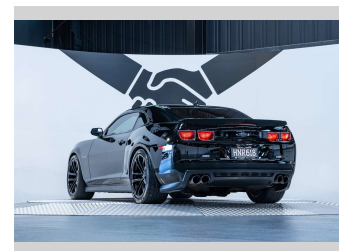

# 2013 Chevrolet Camaro ZL1 6.2L Supercharged V8

**Purchase Price** **\$82,990**  
Includes GST, Registration & Licensing

Finance may be available on this vehicle. Ask one of our friendly staff for more information.