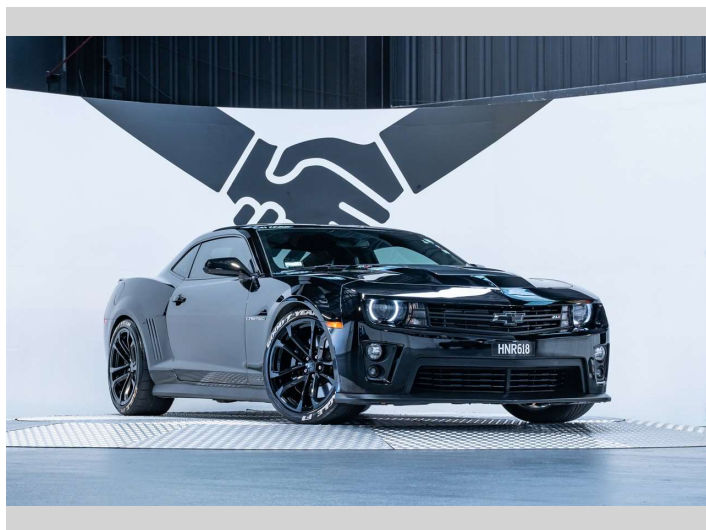

# 2013 Chevrolet Camaro ZL1 6.2L Supercharged V8

**Purchase Price** **\$82,990**  
Includes GST, Registration & Licensing

Finance may be available on this vehicle. Ask one of our friendly staff for more information.

Gain peace of mind with Mechanical Breakdown Insurance. **Ask us how.**

**Top features**  
None Listed

Body Style  
**2 door, Coupe**

Odometer  
**37,000 km**

Engine  
**6200 cc, Internal Combustion**

Fuel Type  
**Petrol**