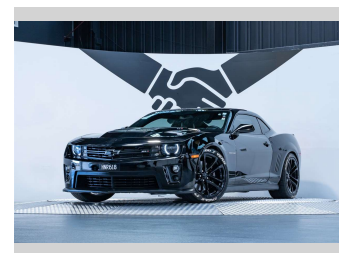

# 2013 Chevrolet Camaro ZL1 6.2L Supercharged V8

**Purchase Price** **\$82,990**  
Includes GST, Registration & Licensing

Finance may be available on this vehicle. Ask one of our friendly staff for more information.