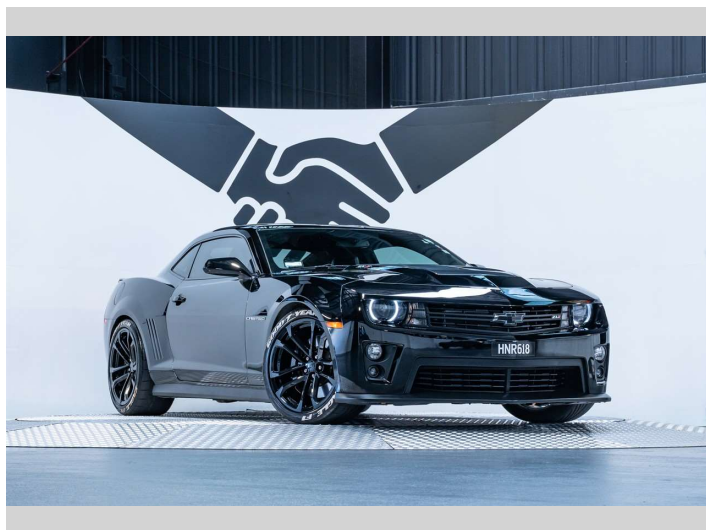

2013 Chevrolet Camaro ZL1 6.2L Supercharged V8

Purchase Price **\$82,990**
Includes GST, Registration & Licensing

Finance may be available on this vehicle. Ask one of our friendly staff for more information.

Gain peace of mind with Mechanical Breakdown Insurance. **Ask us how.**

Top features
None Listed

Body Style
2 door, Coupe

Odometer
37,000 mi

Engine
6200 cc, Internal Combustion

Fuel Type
Petrol

Transmission
Manual, Rear Wheel

Wheels
-

VIN
2G1FZ1EP5D9801362

Interior
Black

Safety
-

Reg No.
HNR618

Ext Colour
Black

History
Ex-Overseas, 6 owners

Seats
5 seats, Leather/ Suede