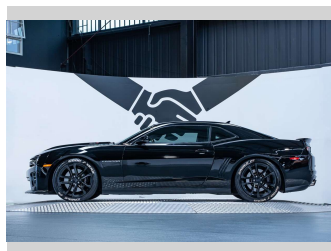

2013 Chevrolet Camaro ZL1 6.2L Supercharged V8

Purchase Price **\$82,990**
Includes GST, Registration & Licensing

Finance may be available on this vehicle. Ask one of our friendly staff for more information.