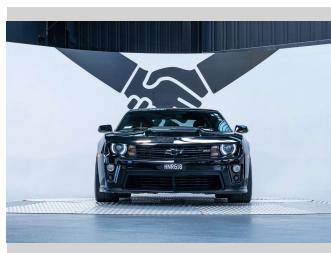

2013 Chevrolet Camaro ZL1 6.2L Supercharged V8

Purchase Price **\$82,990**
Includes GST, Registration & Licensing

Finance may be available on this vehicle. Ask one of our friendly staff for more information.