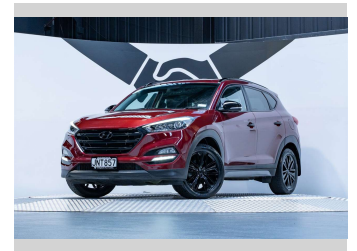

2016 Hyundai Tucson Elite 2.0L Petrol

Purchase Price **\$18,990**
Includes GST, Registration & Licensing

Finance may be available on this vehicle. Ask one of our friendly staff for more information.

Gain peace of mind with Mechanical Breakdown Insurance. **Ask us how.**

Top features

None Listed

Body Style
5 door, SUV / 4x4

Odometer
75,400 km

Engine
1999 cc, Internal Combustion

Fuel Type
Petrol

Transmission
Automatic

Wheels
-

VIN
KMHJ3814MGU106186

Interior
Black

Safety

Based on 2024 UCSR rating for 15-20 models

Reg No.
JNT857

Ext Colour
Ruby Wine

History
NZ New, 4 owners

Seats
5 seats, Leather