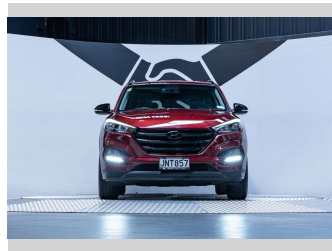

2016 Hyundai Tucson Elite 2.0L Petrol

Purchase Price **\$18,990**
Includes GST, Registration & Licensing

Finance may be available on this vehicle. Ask one of our friendly staff for more information.

Gain peace of mind with Mechanical Breakdown Insurance. **Ask us how.**