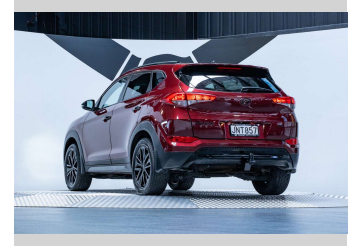

2016 Hyundai Tucson Elite 2.0L Petrol

Purchase Price **\$18,990**
Includes GST, Registration & Licensing

Finance may be available on this vehicle. Ask one of our friendly staff for more information.

Gain peace of mind with Mechanical Breakdown Insurance. **Ask us how.**

Top features

None Listed

Body Style
5 door, SUV / 4x4

Odometer
75,400 km

Engine
1999 cc, Internal Combustion

Fuel Type
Petrol

Transmission
Automatic

Wheels
-