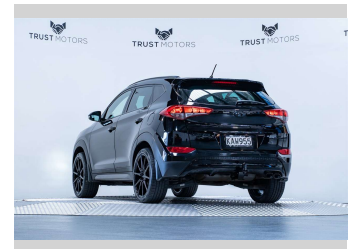

2016 Hyundai Tucson Elite 2.0D 4WD

Purchase Price **\$22,990**
Includes GST, Registration & Licensing

Finance may be available on this vehicle. Ask one of our friendly staff for more information.

Gain peace of mind with Mechanical Breakdown Insurance. **Ask us how.**

Top features
None Listed

Body Style
5 door, SUV / 4x4

Odometer
114,000 km

Engine
1995 cc, Internal Combustion

Fuel Type
Diesel

Transmission
Automatic, 4WD

Wheels
-

VIN
TMAJ381ASHJ151237

Interior
Black

Safety
-

Reg No.
KAW955

Ext Colour
Black Noir Pearl

History
NZ New, 3 owners

Seats
5 seats, Leather

CO2 Emissions
-

Energy Economy
-