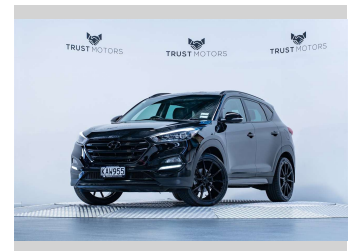

2016 Hyundai Tucson Elite 2.0D 4WD

Purchase Price **\$22,990**
Includes GST, Registration & Licensing

Finance may be available on this vehicle. Ask one of our friendly staff for more information.

Gain peace of mind with Mechanical Breakdown Insurance. **Ask us how.**

Top features
None Listed

Body Style
5 door, SUV / 4x4

Odometer
114,000 km

Engine
1995 cc, Internal Combustion

Fuel Type
Diesel

Transmission
Automatic, 4WD

Wheels
-

VIN
TMAJ381ASHJ151237

Interior
Black

Safety
-

Reg No.
KAW955

Ext Colour
Black Noir Pearl

History
NZ New, 3 owners

Seats
5 seats, Leather

CO2 Emissions
-

Energy Economy
-