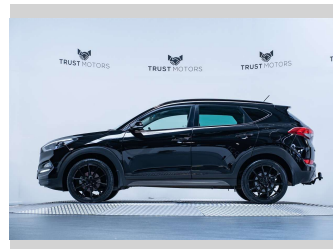

2016 Hyundai Tucson Elite 2.0D 4WD

Purchase Price **\$22,990**
Includes GST, Registration & Licensing

Finance may be available on this vehicle. Ask one of our friendly staff for more information.

Gain peace of mind with Mechanical Breakdown Insurance. **Ask us how.**

Top features
None Listed

Body Style
5 door, SUV / 4x4

Odometer
114,000 km

Engine
1995 cc, Internal Combustion

Fuel Type
Diesel

Transmission
Automatic, 4WD

Wheels
-

VIN
TMAJ381ASHJ151237

Interior
Black

Safety
-

Reg No.
KAW955

Ext Colour
Black Noir Pearl

History
NZ New, 3 owners

Seats
5 seats, Leather

CO2 Emissions
-

Energy Economy
-