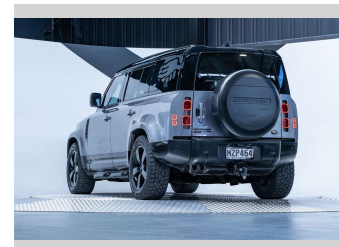

2020 Land Rover Defender 110 D240 S 2.0D 4WD

Purchase Price **\$79,990**
Includes GST, Registration & Licensing

Finance may be available on this vehicle. Ask one of our friendly staff for more information.

Gain peace of mind with Mechanical Breakdown Insurance. **Ask us how.**

Top features
None Listed

Body Style
5 door, SUV / 4x4

Odometer
117,000 km

Engine
1999 cc, Internal Combustion

Fuel Type
Diesel

Transmission
Automatic, 4WD