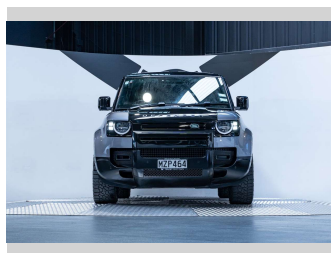

2020 Land Rover Defender 110 D240 S 2.0D 4WD

Purchase Price **\$79,990**
Includes GST, Registration & Licensing

Finance may be available on this vehicle. Ask one of our friendly staff for more information.

Gain peace of mind with Mechanical Breakdown Insurance. **Ask us how.**

Top features
None Listed

Body Style
5 door, SUV / 4x4

Odometer
117,000 km

Engine
1999 cc, Internal Combustion

Fuel Type
Diesel

Transmission
Automatic, 4WD