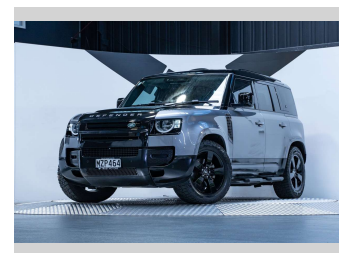

2020 Land Rover Defender 110 D240 S 2.0D 4WD

Purchase Price **\$79,990**
Includes GST, Registration & Licensing

Finance may be available on this vehicle. Ask one of our friendly staff for more information.

Gain peace of mind with Mechanical Breakdown Insurance. **Ask us how.**

Top features
None Listed

Body Style
5 door, SUV / 4x4

Odometer
117,000 km

Engine
1999 cc, Internal Combustion

Fuel Type
Diesel

Transmission
Automatic, 4WD

Wheels
-

VIN
SALEA7AN1L2006624

Interior
Black

Safety
-

Reg No.
MZP464

Ext Colour
Hakuba Silver

History
NZ New, 4 owners

Seats
5 seats, Leather & Fabric