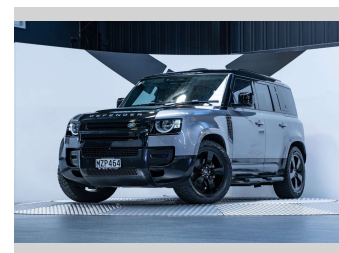

# 2020 Land Rover Defender 110 D240 S 2.0D 4WD

**Purchase Price** **\$79,990**  
Includes GST, Registration & Licensing

Finance may be available on this vehicle. Ask one of our friendly staff for more information.

Gain peace of mind with Mechanical Breakdown Insurance. **Ask us how.**

**Top features**  
None Listed

Body Style  
**5 door, SUV / 4x4**

Odometer  
**117,000 km**

Engine  
**1999 cc, Internal Combustion**

Fuel Type  
**Diesel**

Transmission  
**Automatic, 4WD**

Wheels  
-

VIN  
**SALEA7AN1L2006624**

Interior  
**Black**

Safety  
-

Reg No.  
**MZP464**

Ext Colour  
**Hakuba Silver**