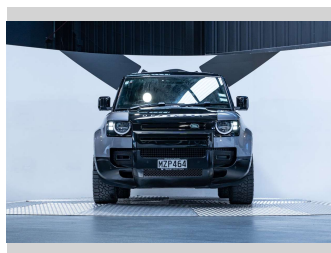

# 2020 Land Rover Defender 110 D240 S 2.0D 4WD

**Purchase Price** **\$79,990**  
Includes GST, Registration & Licensing

Finance may be available on this vehicle. Ask one of our friendly staff for more information.

Gain peace of mind with Mechanical Breakdown Insurance. **Ask us how.**

**Top features**  
None Listed

Body Style  
**5 door, SUV / 4x4**

Odometer  
**117,000 km**

Engine  
**1999 cc, Internal Combustion**