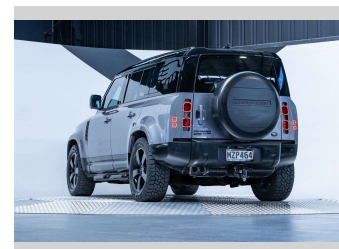

# 2020 Land Rover Defender 110 D240 S 2.0D 4WD

**Purchase Price** **\$79,990**  
Includes GST, Registration & Licensing

Finance may be available on this vehicle. Ask one of our friendly staff for more information.

Gain peace of mind with Mechanical Breakdown Insurance. **Ask us how.**

**Top features**  
None Listed

Body Style  
**5 door, SUV / 4x4**

Odometer  
**117,000 km**

Engine  
**1999 cc, Internal Combustion**