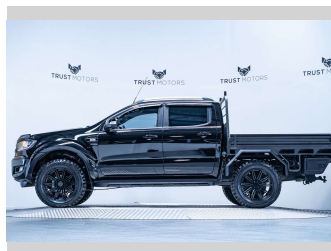

# 2017 Ford Ranger Wildtrak 3.2L 4WD Flatdeck

**Purchase Price** **\$41,990**  
Includes GST, Registration & Licensing

Finance may be available on this vehicle. Ask one of our friendly staff for more information.