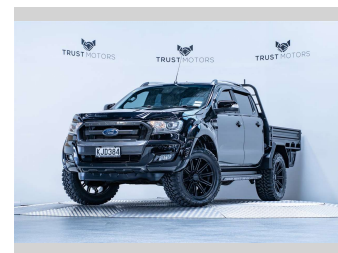

# 2017 Ford Ranger Wildtrak 3.2L 4WD Flatdeck

**Purchase Price** **\$41,990**  
Includes GST, Registration & Licensing

Finance may be available on this vehicle. Ask one of our friendly staff for more information.

Gain peace of mind with Mechanical Breakdown Insurance. **Ask us how.**

**Top features**  
None Listed

**Body Style**  
4 door, Ute

**Odometer**  
168,500 km

**Engine**  
3198 cc, Internal Combustion

**Fuel Type**  
Diesel

**History**  
NZ New, 5 owners

**Seats**  
5 seats, Leather

**CO2 Emissions**  
★☆☆☆☆  
267 grams/km

**Energy Economy**  
★☆☆☆☆

**Annual fuel cost of \$3,920**  
10.2L per 100km

Cost per year is an estimate based on diesel price of \$2.00 per litre and an average distance of 14000 km. Includes Road User Charges (RUC). Emissions and Energy Economy figures standardised to 3P WLTP.