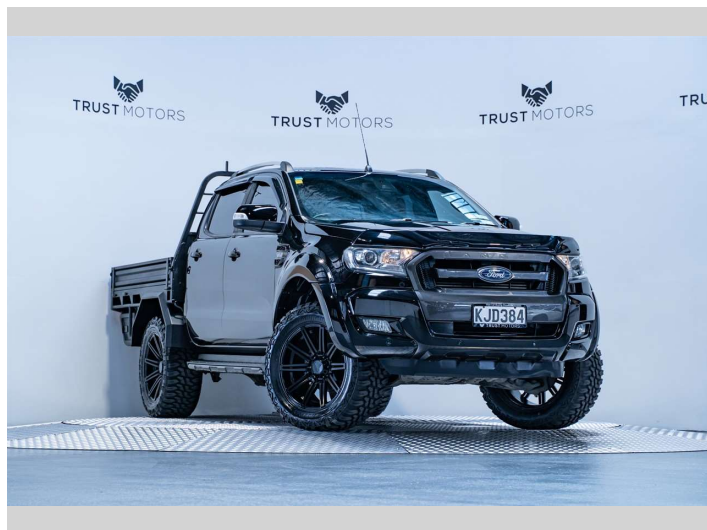

# 2017 Ford Ranger Wildtrak 3.2L 4WD Flatdeck

**Purchase Price** **\$41,990**  
Includes GST, Registration & Licensing

Finance may be available on this vehicle. Ask one of our friendly staff for more information.

Gain peace of mind with Mechanical Breakdown Insurance. **Ask us how.**

**Top features**  
None Listed

**Body Style**  
4 door, Ute

**Odometer**  
168,500 km

**Engine**  
3198 cc, Internal Combustion

**Fuel Type**  
Diesel

**Transmission**  
Automatic, 4WD

**Wheels**  
-

**VIN**  
MPBUMFF50GX103856

**Interior**  
Black

**Safety**  

Based on 2024 VSRR rating

**Reg No.**  
KJD384

**Ext Colour**  
Shadow Black

**History**  
NZ New, 5 owners

**Seats**  
5 seats, Leather

**CO2 Emissions**  
★☆☆☆☆  
267 grams/km

**Energy Economy**  
★☆☆☆☆

**Annual fuel cost of \$3,920**  
10.2L per 100km

Cost per year is an estimate based on diesel price of \$2.00 per litre and an average distance of 14000 km. Includes Road User Charges (RUC). Emissions and Energy Economy figures standardised to 3P WLTP.