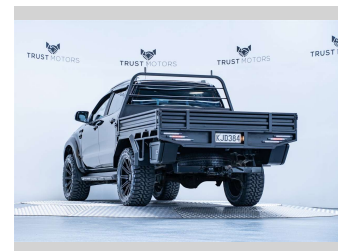

# 2017 Ford Ranger Wildtrak 3.2L 4WD Flatdeck

**Purchase Price** **\$41,990**  
Includes GST, Registration & Licensing

Finance may be available on this vehicle. Ask one of our friendly staff for more information.