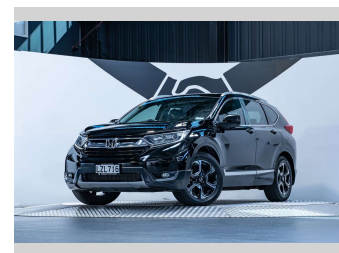

# 2019 Honda Crv Sport 1.5L Turbo

**Purchase Price** **\$24,990**  
Includes GST, Registration & Licensing

Finance may be available on this vehicle. Ask one of our friendly staff for more information.

Gain peace of mind with Mechanical Breakdown Insurance. **Ask us how.**

**Top features**  
None Listed

Body Style  
**5 door, SUV / 4x4**

Odometer  
**85,700 km**

Engine  
**1498 cc, Internal Combustion**

Fuel Type  
**Petrol**

Transmission  
**Automatic**

Wheels  
-

VIN  
**MRHRW1840KP060718**

Interior  
**Black**

Safety  
-

Reg No.  
**LZL716**

Ext Colour  
**Crystal Black Pearl**

History  
**NZ New, 3 owners**

Seats  
**7 seats, Leather**

CO2 Emissions  
-

Energy Economy  
-