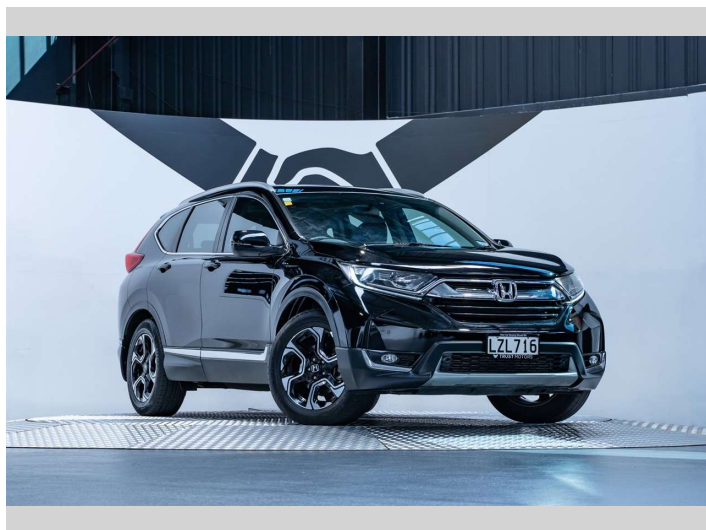

# 2019 Honda Crv Sport 1.5L Turbo

**Purchase Price** **\$24,990**  
Includes GST, Registration & Licensing

Finance may be available on this vehicle. Ask one of our friendly staff for more information.

Gain peace of mind with Mechanical Breakdown Insurance. **Ask us how.**

**Top features**  
None Listed

Body Style  
**5 door, SUV / 4x4**

Odometer  
**85,700 km**

Engine  
**1498 cc, Internal Combustion**

Fuel Type  
**Petrol**

Transmission  
**Automatic**

Wheels  
-

VIN  
**MRHRW1840KP060718**

Interior  
**Black**

Safety  
-

Reg No.  
**LZL716**

Ext Colour  
**Crystal Black Pearl**

History  
**NZ New, 3 owners**

Seats  
**7 seats, Leather**

CO2 Emissions  
-

Energy Economy  
-