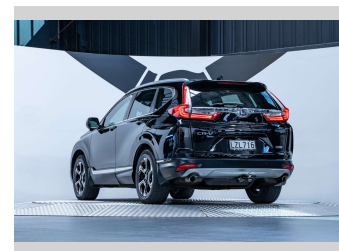

# 2019 Honda Crv Sport 1.5L Turbo

**Purchase Price** **\$24,990**  
Includes GST, Registration & Licensing

Finance may be available on this vehicle. Ask one of our friendly staff for more information.

Gain peace of mind with Mechanical Breakdown Insurance. **Ask us how.**

**Top features**  
None Listed

Body Style  
**5 door, SUV / 4x4**

Odometer  
**85,700 km**

Engine  
**1498 cc, Internal Combustion**

Fuel Type  
**Petrol**

Transmission  
**Automatic**

Wheels  
-

VIN  
**MRHRW1840KP060718**

Interior  
**Black**

Safety  
-

Reg No.  
**LZL716**

Ext Colour  
**Crystal Black Pearl**

History  
**NZ New, 3 owners**

Seats  
**7 seats, Leather**

CO2 Emissions  
-

Energy Economy  
-