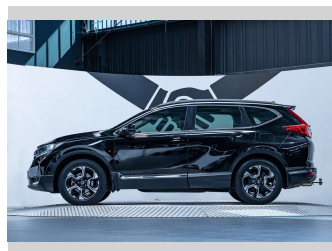

2019 Honda Crv Sport 1.5L Turbo