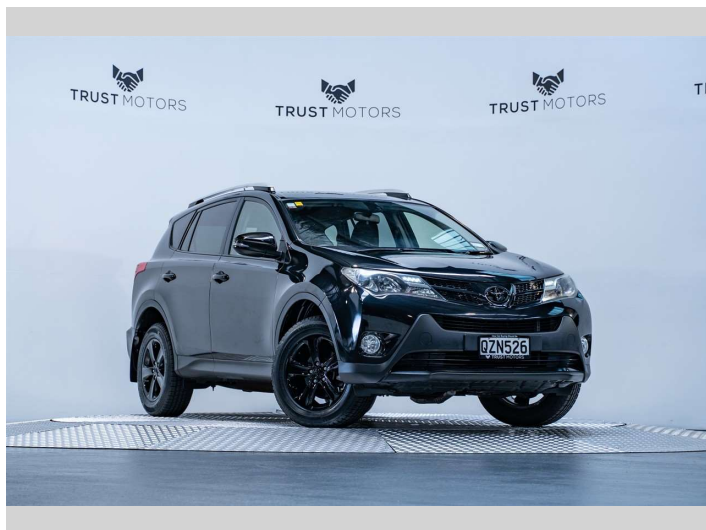

2015 Toyota Rav4 GXL 2.5L 4WD

Purchase Price **\$20,990**
Includes GST, Registration & Licensing

Finance may be available on this vehicle. Ask one of our friendly staff for more information.

Gain peace of mind with Mechanical Breakdown Insurance. **Ask us how.**

Top features
None Listed

Body Style
4 door, SUV / 4x4

Odometer
175,300 km

Engine
2494 cc, Internal Combustion

Fuel Type
Petrol

Transmission
Automatic, 4WD

Wheels
-

VIN
JTMDFRE40D136066

Interior
Black

Safety

Based on 2024 UCSR rating for 13-19 models

Reg No.
QZN526

Ext Colour
Celestial Black

History
NZ New, 5 owners

Seats
5 seats, Fabric

CO2 Emissions
★★★★☆☆
220 grams/km