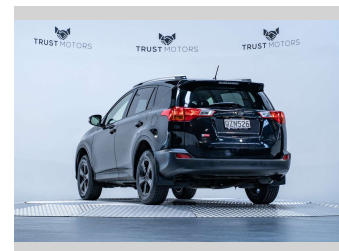

2015 Toyota Rav4 GXL 2.5L 4WD

Purchase Price **\$20,990**
Includes GST, Registration & Licensing

Finance may be available on this vehicle. Ask one of our friendly staff for more information.

Gain peace of mind with Mechanical Breakdown Insurance. **Ask us how.**