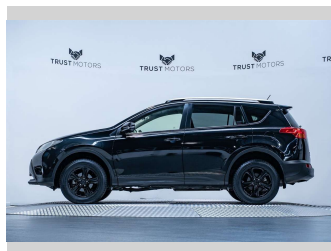

2015 Toyota Rav4 GXL 2.5L 4WD

Purchase Price **\$20,990**
Includes GST, Registration & Licensing

Finance may be available on this vehicle. Ask one of our friendly staff for more information.

Gain peace of mind with Mechanical Breakdown Insurance. **Ask us how.**

Top features
None Listed

Body Style
4 door, SUV / 4x4

Odometer
175,300 km

Engine
2494 cc, Internal Combustion

Fuel Type
Petrol

Transmission
Automatic, 4WD

Wheels
-

VIN
JTMDFRE40D136066