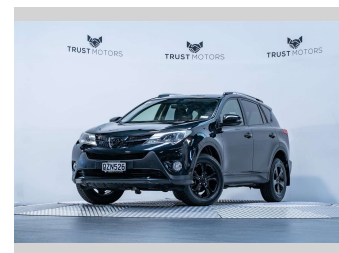

2015 Toyota Rav4 GXL 2.5L 4WD

Purchase Price **\$20,990**
Includes GST, Registration & Licensing

Finance may be available on this vehicle. Ask one of our friendly staff for more information.

Gain peace of mind with Mechanical Breakdown Insurance. **Ask us how.**

Top features
None Listed

Body Style
4 door, SUV / 4x4

Odometer
175,300 km

Engine
2494 cc, Internal Combustion

Fuel Type
Petrol

Transmission
Automatic, 4WD

Wheels
-

VIN
JTMDFRE40D136066

Interior
Black

Safety

Based on 2024 UCSR rating for 13-19 models

Reg No.
QZN526

Ext Colour
Celestial Black

History
NZ New, 5 owners

Seats
5 seats, Fabric

CO2 Emissions
★★★★☆☆
220 grams/km