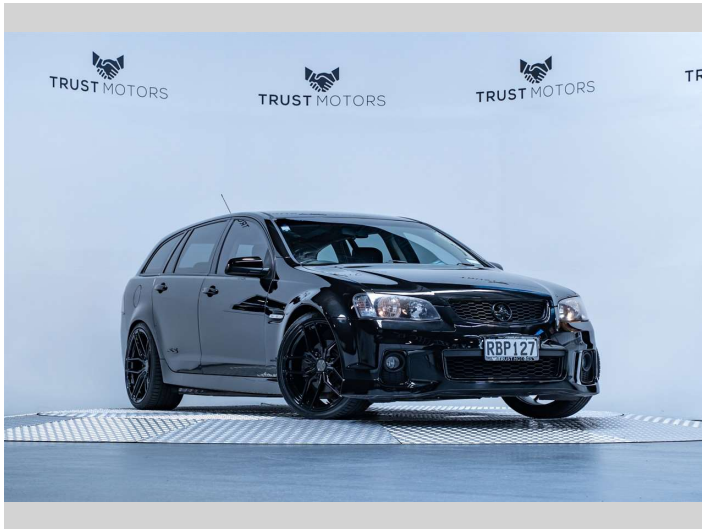

2012 Holden Commodore SS 6.0L V8 Manual

Purchase Price **\$42,990**
Includes GST, Registration & Licensing

Finance may be available on this vehicle. Ask one of our friendly staff for more information.

Gain peace of mind with Mechanical Breakdown Insurance. **Ask us how.**

Top features
None Listed

Body Style
4 door, Station Wagon

Odometer
126,750 km

Engine
5967 cc, Internal Combustion

Fuel Type
Petrol

Transmission
Manual, Rear Wheel

Wheels
-

VIN
6G1EK8E28CL651982

Interior
Black

Safety

Based on 2024 UCSR rating for 06-13 models

Reg No.
RBP127

Ext Colour
Phantom Black

History
Ex-Overseas, 3 owners

Seats
5 seats, Cloth

CO2 Emissions
☆☆☆☆☆☆