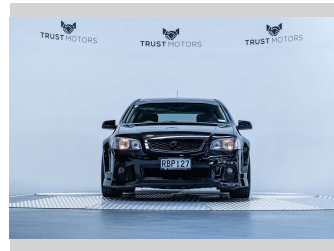

2012 Holden Commodore SS 6.0L V8 Manual

Purchase Price **\$42,990**
Includes GST, Registration & Licensing

Finance may be available on this vehicle. Ask one of our friendly staff for more information.

Gain peace of mind with Mechanical Breakdown Insurance. **Ask us how.**

Top features
None Listed

Body Style
4 door, Station Wagon

Odometer
126,750 km

Engine
5967 cc, Internal Combustion

Fuel Type
Petrol

Transmission
Manual, Rear Wheel

Wheels
-

VIN
6G1EK8E28CL651982