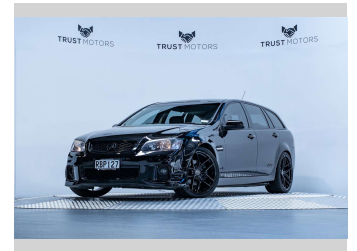

2012 Holden Commodore SS 6.0L V8 Manual

Purchase Price **\$42,990**
Includes GST, Registration & Licensing

Finance may be available on this vehicle. Ask one of our friendly staff for more information.

Gain peace of mind with Mechanical Breakdown Insurance. **Ask us how.**

Top features
None Listed

Body Style
4 door, Station Wagon

Odometer
126,750 km

Engine
5967 cc, Internal Combustion

Fuel Type
Petrol

Transmission
Manual, Rear Wheel

Wheels
-

VIN
6G1EK8E28CL651982

Interior
Black

Safety

Based on 2024 UCSR rating for 06-13 models

Reg No.
RBP127

Ext Colour
Phantom Black

History
Ex-Overseas, 3 owners

Seats
5 seats, Cloth

CO2 Emissions
☆☆☆☆☆☆