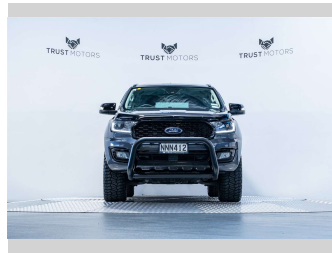

# 2021 Ford Everest Sport 2.0L Bi-Turbo 4WD

**Purchase Price** **\$55,990**  
Includes GST, Registration & Licensing

Finance may be available on this vehicle. Ask one of our friendly staff for more information.