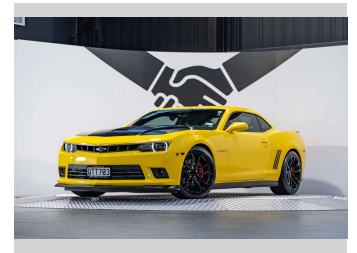

2015 Chevrolet Camaro 2SS 1LE

Purchase Price **\$69,990**
Includes GST, Registration & Licensing

Finance may be available on this vehicle. Ask one of our friendly staff for more information.

Gain peace of mind with Mechanical Breakdown Insurance. **Ask us how.**

Top features
 None Listed

Body Style
 2 door, Coupe

Odometer
 30,200 km

Engine
 6200 cc, Internal Combustion

Fuel Type
 Petrol

Transmission
 Manual, Rear Wheel

Wheels
 -

VIN
 2G1FJ1EW7F9131511

Interior
 Black

Safety
 -

Reg No.
 QTT703

Ext Colour
 Bright Yellow

History
 Ex-Overseas, 6 owners

Seats
 4 seats, Leather

CO2 Emissions
 -

Energy Economy
 -