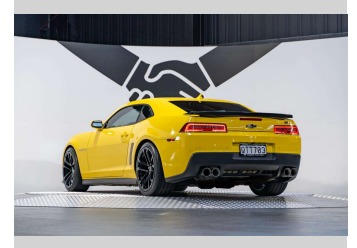

2015 Chevrolet Camaro 2SS 1LE

Purchase Price **\$69,990**
Includes GST, Registration & Licensing

Finance may be available on this vehicle. Ask one of our friendly staff for more information.

Gain peace of mind with Mechanical Breakdown Insurance. **Ask us how.**

Top features
 None Listed

Body Style
 2 door, Coupe

Odometer
 30,200 km

Engine
 6200 cc, Internal Combustion

Fuel Type
 Petrol

Transmission
 Manual, Rear Wheel

Wheels
 -

VIN
 2G1FJ1EW7F9131511

Interior
 Black

Safety
 -

Reg No.
 QTT703

Ext Colour
 Bright Yellow

History
 Ex-Overseas, 6 owners

Seats
 4 seats, Leather

CO2 Emissions
 -

Energy Economy
 -