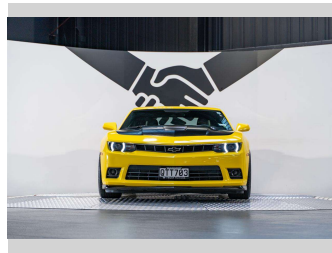

2015 Chevrolet Camaro 2SS 1LE

Purchase Price **\$69,990**
Includes GST, Registration & Licensing

Finance may be available on this vehicle. Ask one of our friendly staff for more information.

Gain peace of mind with Mechanical Breakdown Insurance. **Ask us how.**