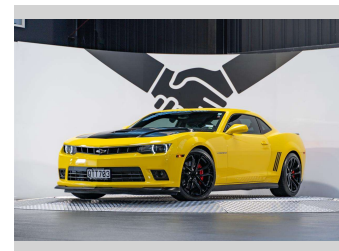

# 2015 Chevrolet Camaro 2SS 1LE 6.2L V8 Manual

**Purchase Price** **\$69,990**  
Includes GST, Registration & Licensing

Finance may be available on this vehicle. Ask one of our friendly staff for more information.