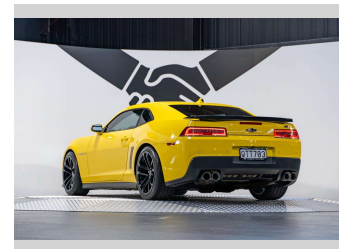

# 2015 Chevrolet Camaro 2SS 1LE 6.2L V8 Manual

**Purchase Price** **\$69,990**  
Includes GST, Registration & Licensing

Finance may be available on this vehicle. Ask one of our friendly staff for more information.