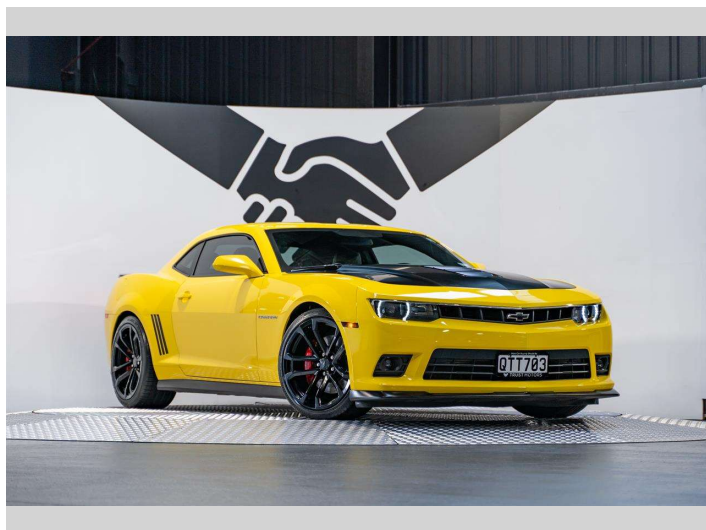

# 2015 Chevrolet Camaro 2SS 1LE 6.2L V8 Manual

**Purchase Price** **\$69,990**  
Includes GST, Registration & Licensing

Finance may be available on this vehicle. Ask one of our friendly staff for more information.

Transmission  
**Manual, Rear Wheel**

Wheels  
-

VIN  
**2G1FJ1EW7F9131511**

Interior  
**Black**

Safety  
-

Reg No.  
**QTT703**

Ext Colour  
**Bright Yellow**

History  
**Ex-Overseas, 6 owners**