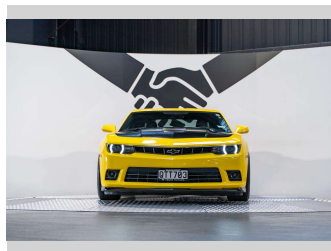

# 2015 Chevrolet Camaro 2SS 1LE 6.2L V8 Manual

**Purchase Price** **\$69,990**  
Includes GST, Registration & Licensing

Finance may be available on this vehicle. Ask one of our friendly staff for more information.