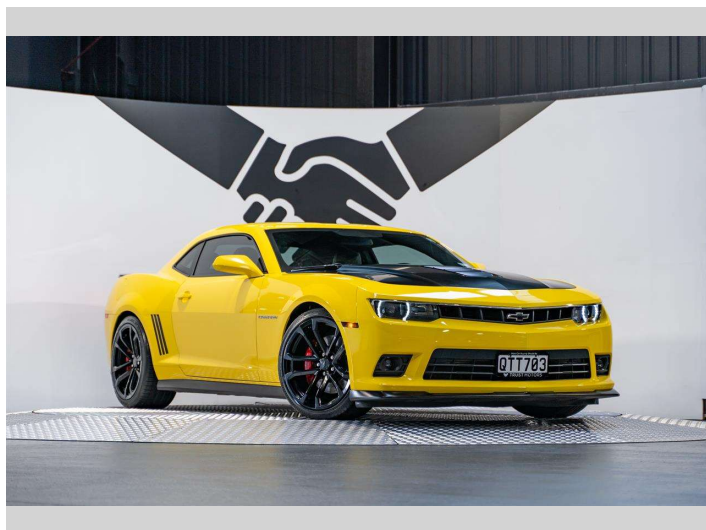

2015 Chevrolet Camaro 2SS 1LE 6.2L V8 Manual

Purchase Price **\$69,990**
Includes GST, Registration & Licensing

Finance may be available on this vehicle. Ask one of our friendly staff for more information.

Gain peace of mind with Mechanical Breakdown Insurance. **Ask us how.**

Top features
None Listed

Body Style
2 door, Coupe

Odometer
30,200 km

Engine
6200 cc, Internal Combustion

Fuel Type
Petrol

Transmission
Manual, Rear Wheel

Wheels
-

VIN
2G1FJ1EW7F9131511

Interior
Black

Safety
-

Reg No.
QTT703

Ext Colour
Bright Yellow

History
Ex-Overseas, 6 owners

Seats
4 seats, Leather