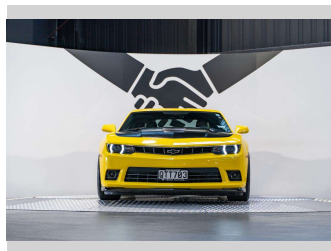

2015 Chevrolet Camaro 2SS 1LE 6.2L V8 Manual

Purchase Price **\$69,990**
Includes GST, Registration & Licensing

Finance may be available on this vehicle. Ask one of our friendly staff for more information.