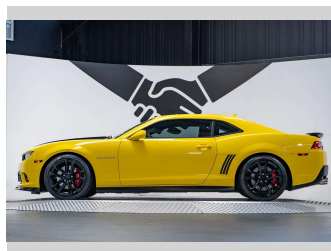

2015 Chevrolet Camaro 2SS 1LE 6.2L V8 Manual

Purchase Price **\$69,990**
Includes GST, Registration & Licensing

Finance may be available on this vehicle. Ask one of our friendly staff for more information.

Gain peace of mind with Mechanical Breakdown Insurance. **Ask us how.**

Top features
None Listed

Body Style
2 door, Coupe

Odometer
30,200 km

Engine
6200 cc, Internal Combustion

Fuel Type
Petrol

Transmission
Manual, Rear Wheel

Wheels
-

VIN
2G1FJ1EW7F9131511

Interior
Black

Safety
-

Reg No.
QTT703

Ext Colour
Bright Yellow

History
Ex-Overseas, 6 owners

Seats
4 seats, Leather