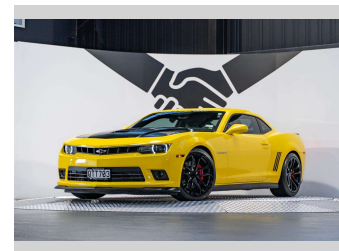

2015 Chevrolet Camaro 2SS 1LE 6.2L V8 Manual

Purchase Price **\$69,990**
Includes GST, Registration & Licensing

Finance may be available on this vehicle. Ask one of our friendly staff for more information.

Wheels
-

VIN
2G1FJ1EW7F9131511

Interior
Black

Safety
-

Reg No.
QTT703

Ext Colour
Bright Yellow

History
Ex-Overseas, 6 owners

Seats
4 seats, Leather