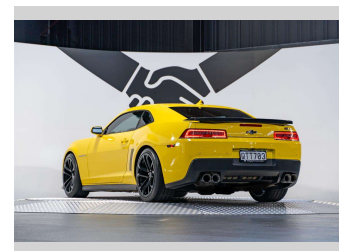

2015 Chevrolet Camaro 2SS 1LE 6.2L V8 Manual

Purchase Price **\$69,990**
Includes GST, Registration & Licensing

Finance may be available on this vehicle. Ask one of our friendly staff for more information.