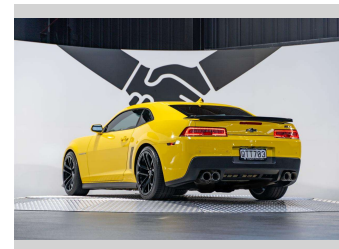

2015 Chevrolet Camaro 2SS 1LE 6.2L V8 Manual

Purchase Price **\$64,990**
Includes GST, Registration & Licensing

Finance may be available on this vehicle. Ask one of our friendly staff for more information.

Wheels
-

VIN
2G1FJ1EW7F9131511

Interior
Black

Safety
-

Reg No.
QTT703

Ext Colour
Bright Yellow

History
Ex-Overseas, 6 owners

Seats
4 seats, Leather