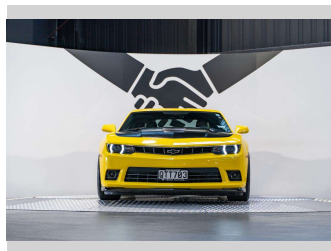

2015 Chevrolet Camaro 2SS 1LE 6.2L V8 Manual

Purchase Price **\$64,990**
Includes GST, Registration & Licensing

Finance may be available on this vehicle. Ask one of our friendly staff for more information.