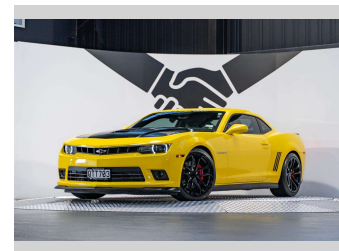

2015 Chevrolet Camaro 2SS 1LE 6.2L V8 Manual

Purchase Price **\$64,990**
Includes GST, Registration & Licensing

Finance may be available on this vehicle. Ask one of our friendly staff for more information.