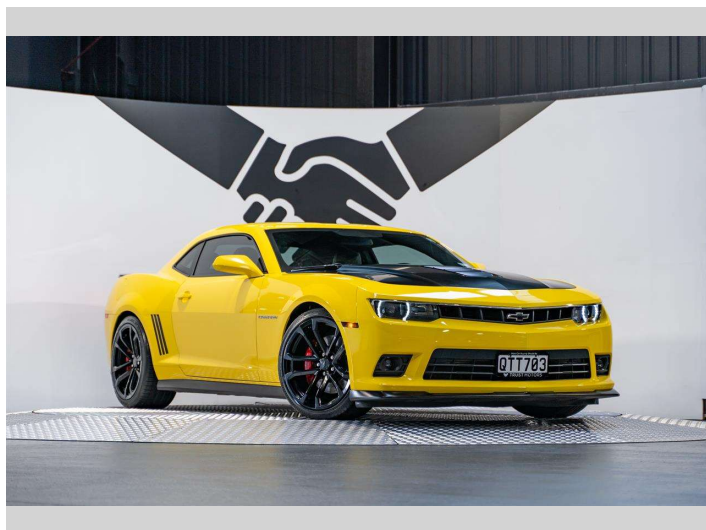

2015 Chevrolet Camaro 2SS 1LE 6.2L V8 Manual

Purchase Price **\$64,990**
Includes GST, Registration & Licensing

Finance may be available on this vehicle. Ask one of our friendly staff for more information.

Gain peace of mind with Mechanical Breakdown Insurance. **Ask us how.**

Top features
None Listed

Body Style
2 door, Coupe

Odometer
30,200 km

Engine
6200 cc, Internal Combustion

Fuel Type
Petrol

Transmission
Manual, Rear Wheel

Wheels
-

VIN
2G1FJ1EW7F9131511

Interior
Black

Safety
-

Reg No.
QTT703

Ext Colour
Bright Yellow

History
Ex-Overseas, 6 owners

Seats
4 seats, Leather